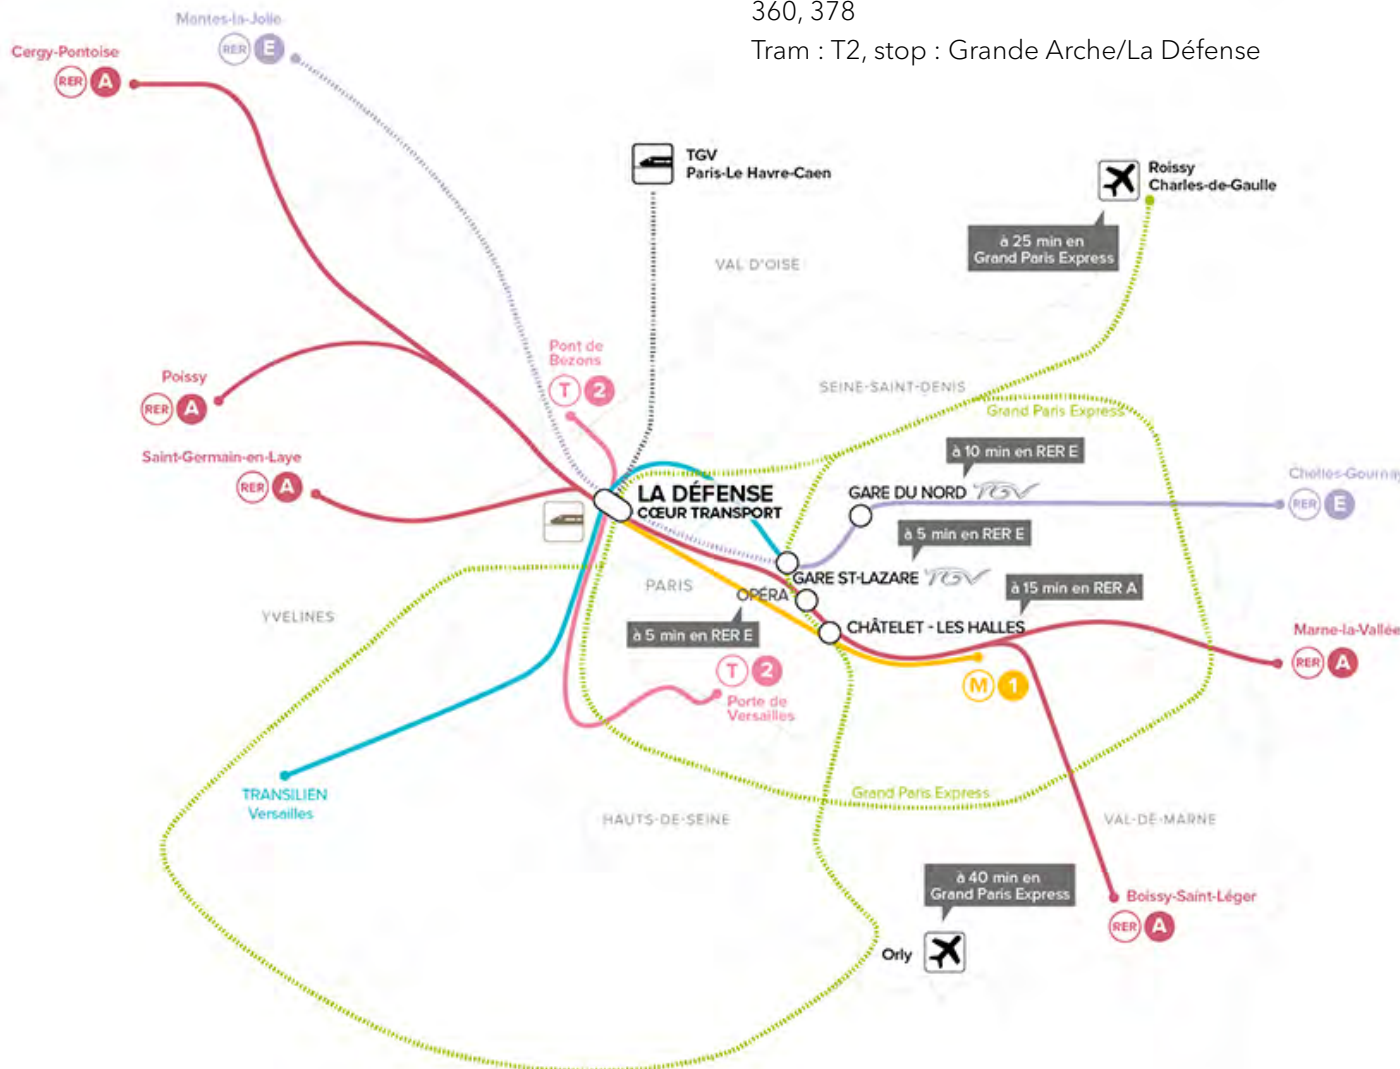

RER/Metro

RER : line A, station Grande Arche/La Défense

Metro : line 1, station Esplanade de la Défense or Grande Arche/La Défense
Exit n° 5

Bus/Tram

Bus : lines 73, 141, 158, 159, 161, 174, 178, 258, 262, 272, 275, 278, 344, 360, 378

Tram : T2, stop : Grande Arche/La Défense

FROM GARE DU NORD RAILSTATION

Take RER B, direction Paris to Châtelet Les Halles.
Then take metro line 1, direction La Défense until Terminus
or the RER A to the Grande Arche / La Défense station.

FROM GARE DE L'EST RAILSTATION

Take metro line 4, direction Porte d'Orléans to Châtelet Les Halles.
Then take metro line 1, direction La Défense to the terminus
or the RER A to Grande Arche / La Défense station.

FROM ORLY AIRPORT

Take the metro line Orlyval, direction Antony.
At Antony, take the RER B, direction Paris to Châtelet les Halles.
Then take metro line 1, direction La Défense until Terminus
or RER A to Grande Arche / La Défense station