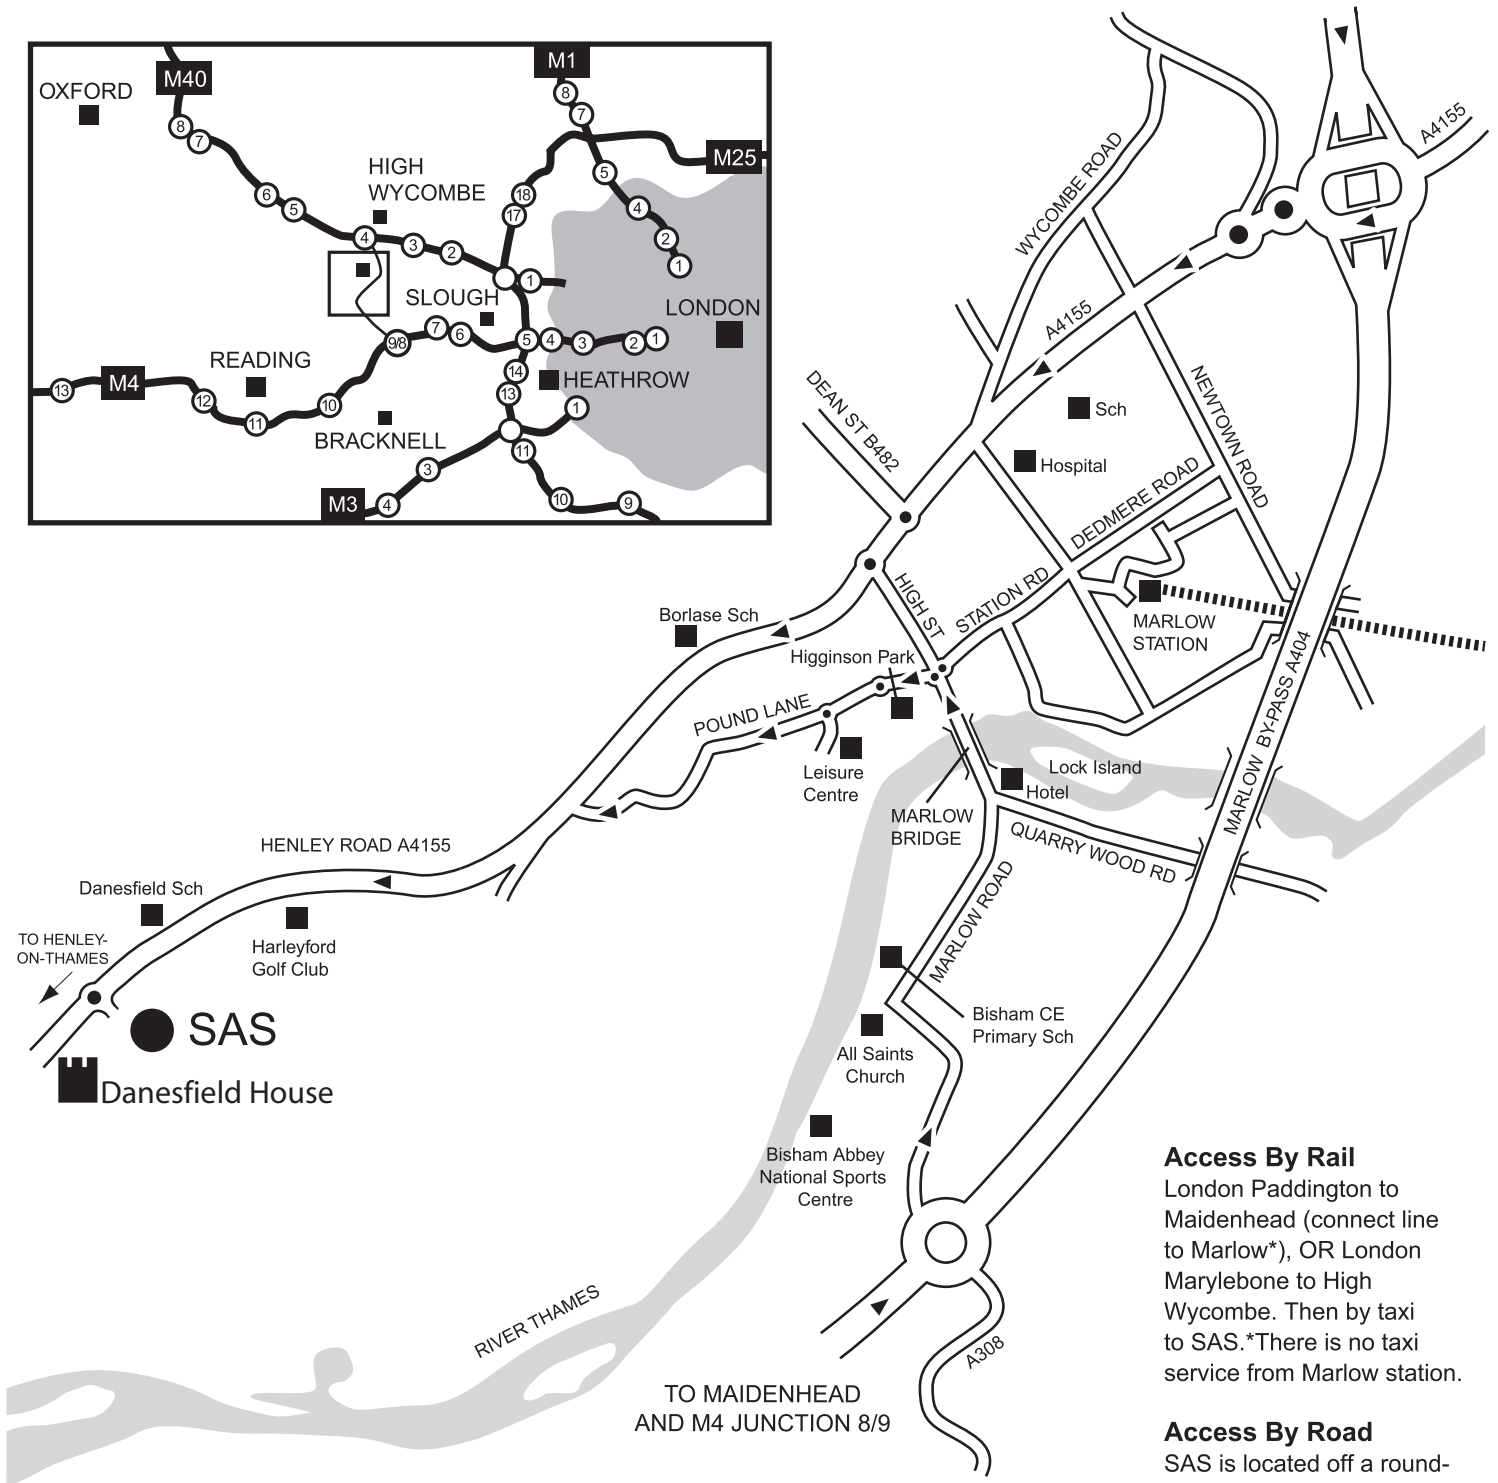

TO HIGH WYCOMBE  
AND M40 JUNCTION 4

TO MAIDENHEAD  
AND M4 JUNCTION 8/9

**Access By Rail**

London Paddington to Maidenhead (connect line to Marlow\*), OR London Marylebone to High Wycombe. Then by taxi to SAS.\*There is no taxi service from Marlow station.

**Access By Road**

SAS is located off a round-about approx. 1.5 miles from Marlow on the A4155, Henley Road.

**Access By Bus**

Bus nos. 800 and 850  
High Wycombe to Reading via Marlow and Henley.  
Danesfield School, Medmenham stop.

**Access By Air**

London Heathrow is about 30 miles from SAS by car.

**SAS UK, Wittington House, Henley Road,  
Medmenham, Marlow, Bucks. SL7 2EB  
Tel: 01628 486933**