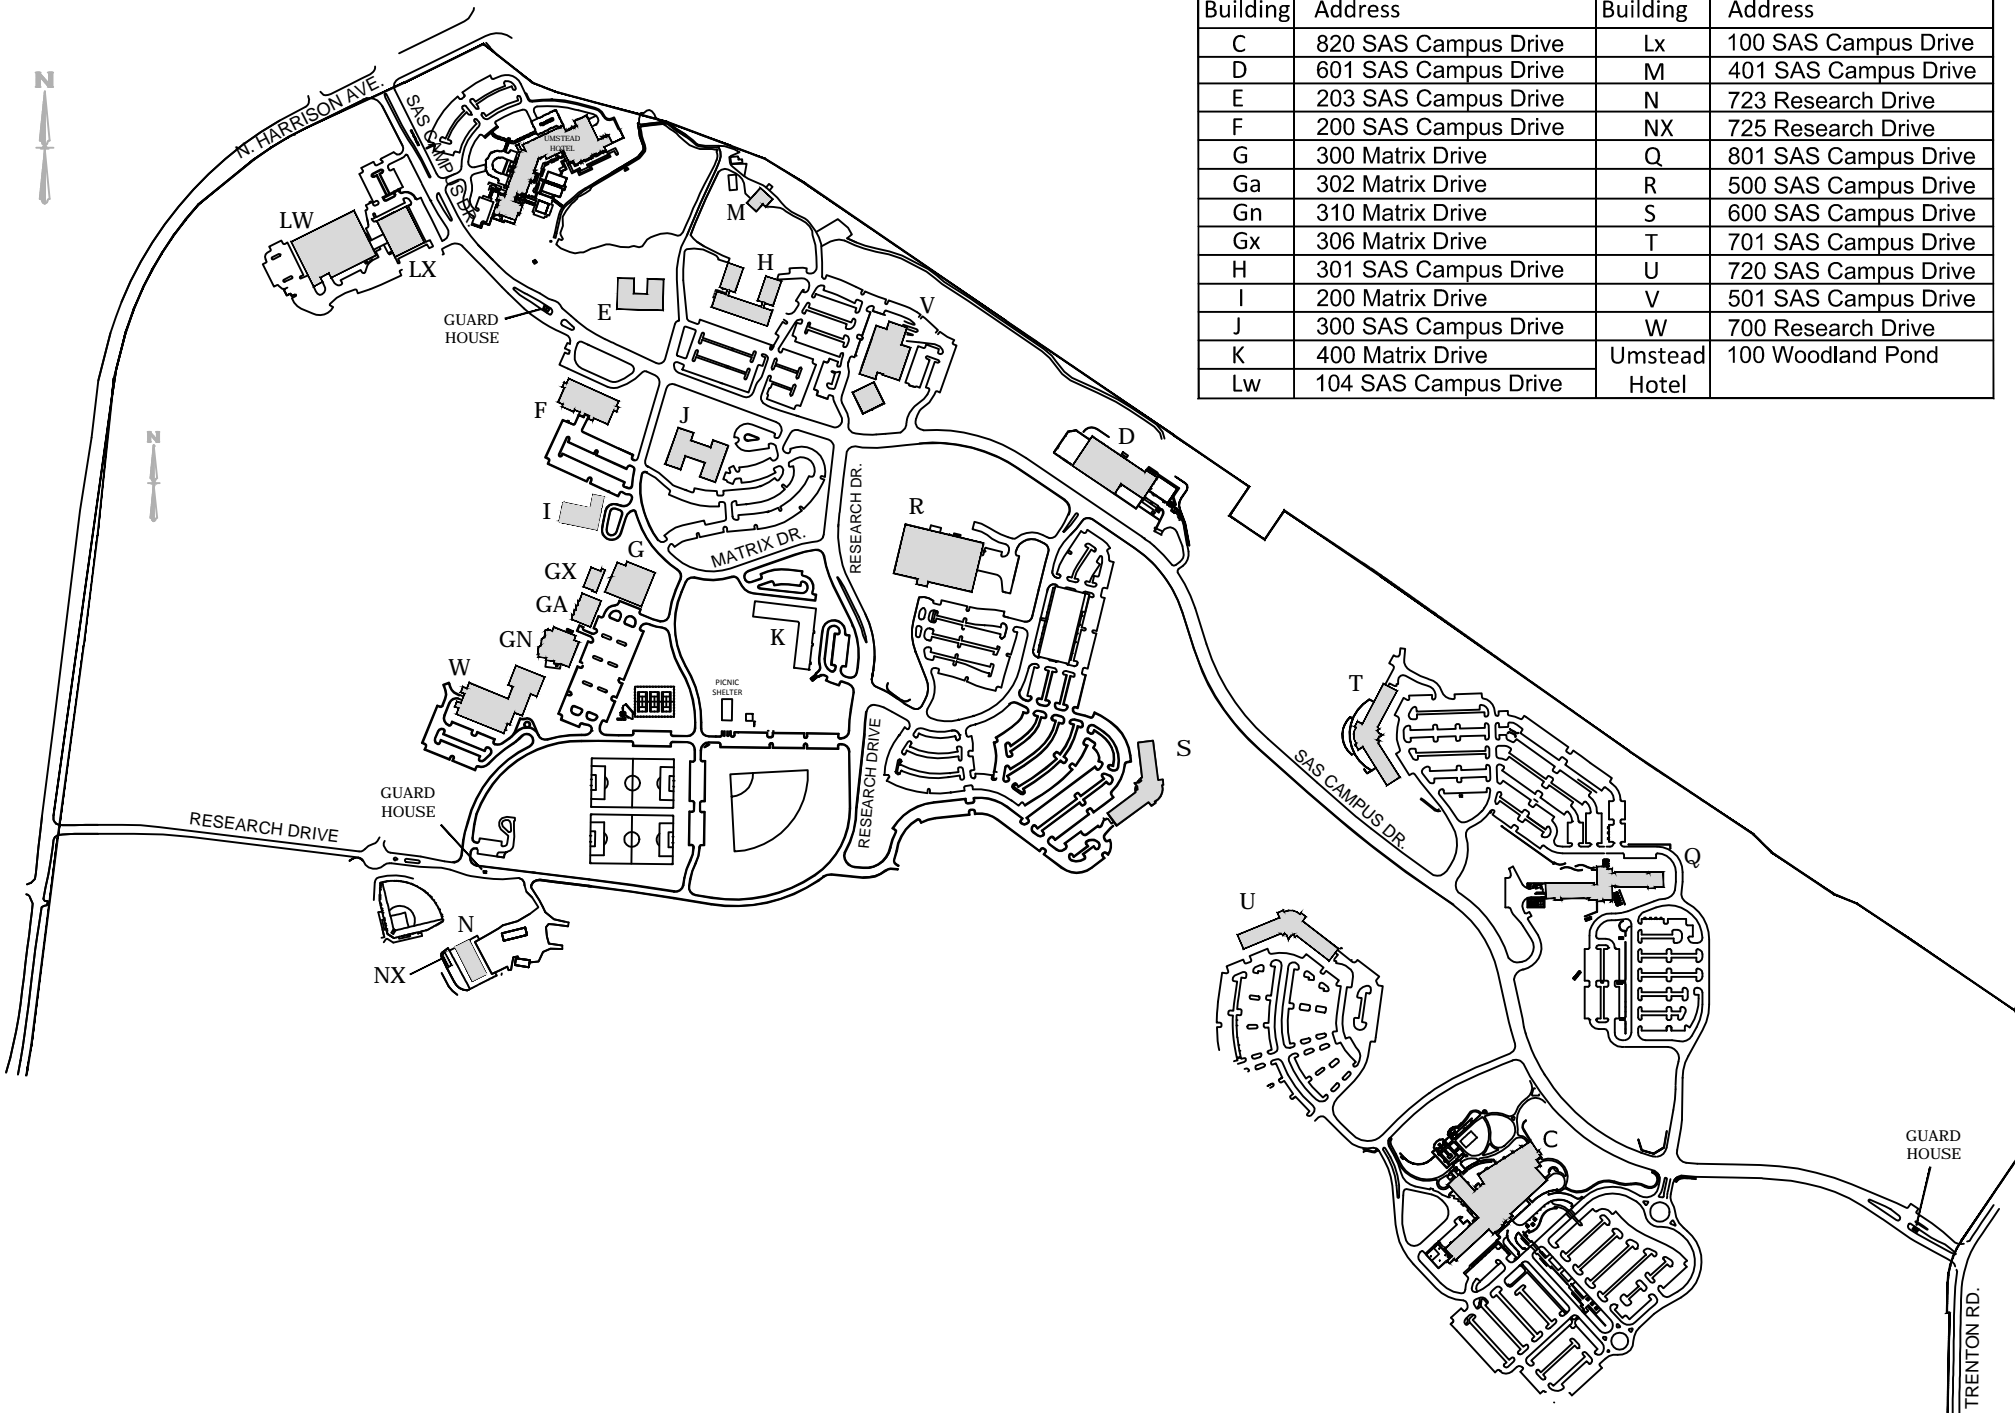

Campus Map

Building	Address	Building	Address
C	820 SAS Campus Drive	Lx	100 SAS Campus Drive
D	601 SAS Campus Drive	M	401 SAS Campus Drive
E	203 SAS Campus Drive	N	723 Research Drive
F	200 SAS Campus Drive	NX	725 Research Drive
G	300 Matrix Drive	Q	801 SAS Campus Drive
Ga	302 Matrix Drive	R	500 SAS Campus Drive
Gn	310 Matrix Drive	S	600 SAS Campus Drive
Gx	306 Matrix Drive	T	701 SAS Campus Drive
H	301 SAS Campus Drive	U	720 SAS Campus Drive
I	200 Matrix Drive	V	501 SAS Campus Drive
J	300 SAS Campus Drive	W	700 Research Drive
K	400 Matrix Drive	Umstead Hotel	100 Woodland Pond
Lw	104 SAS Campus Drive