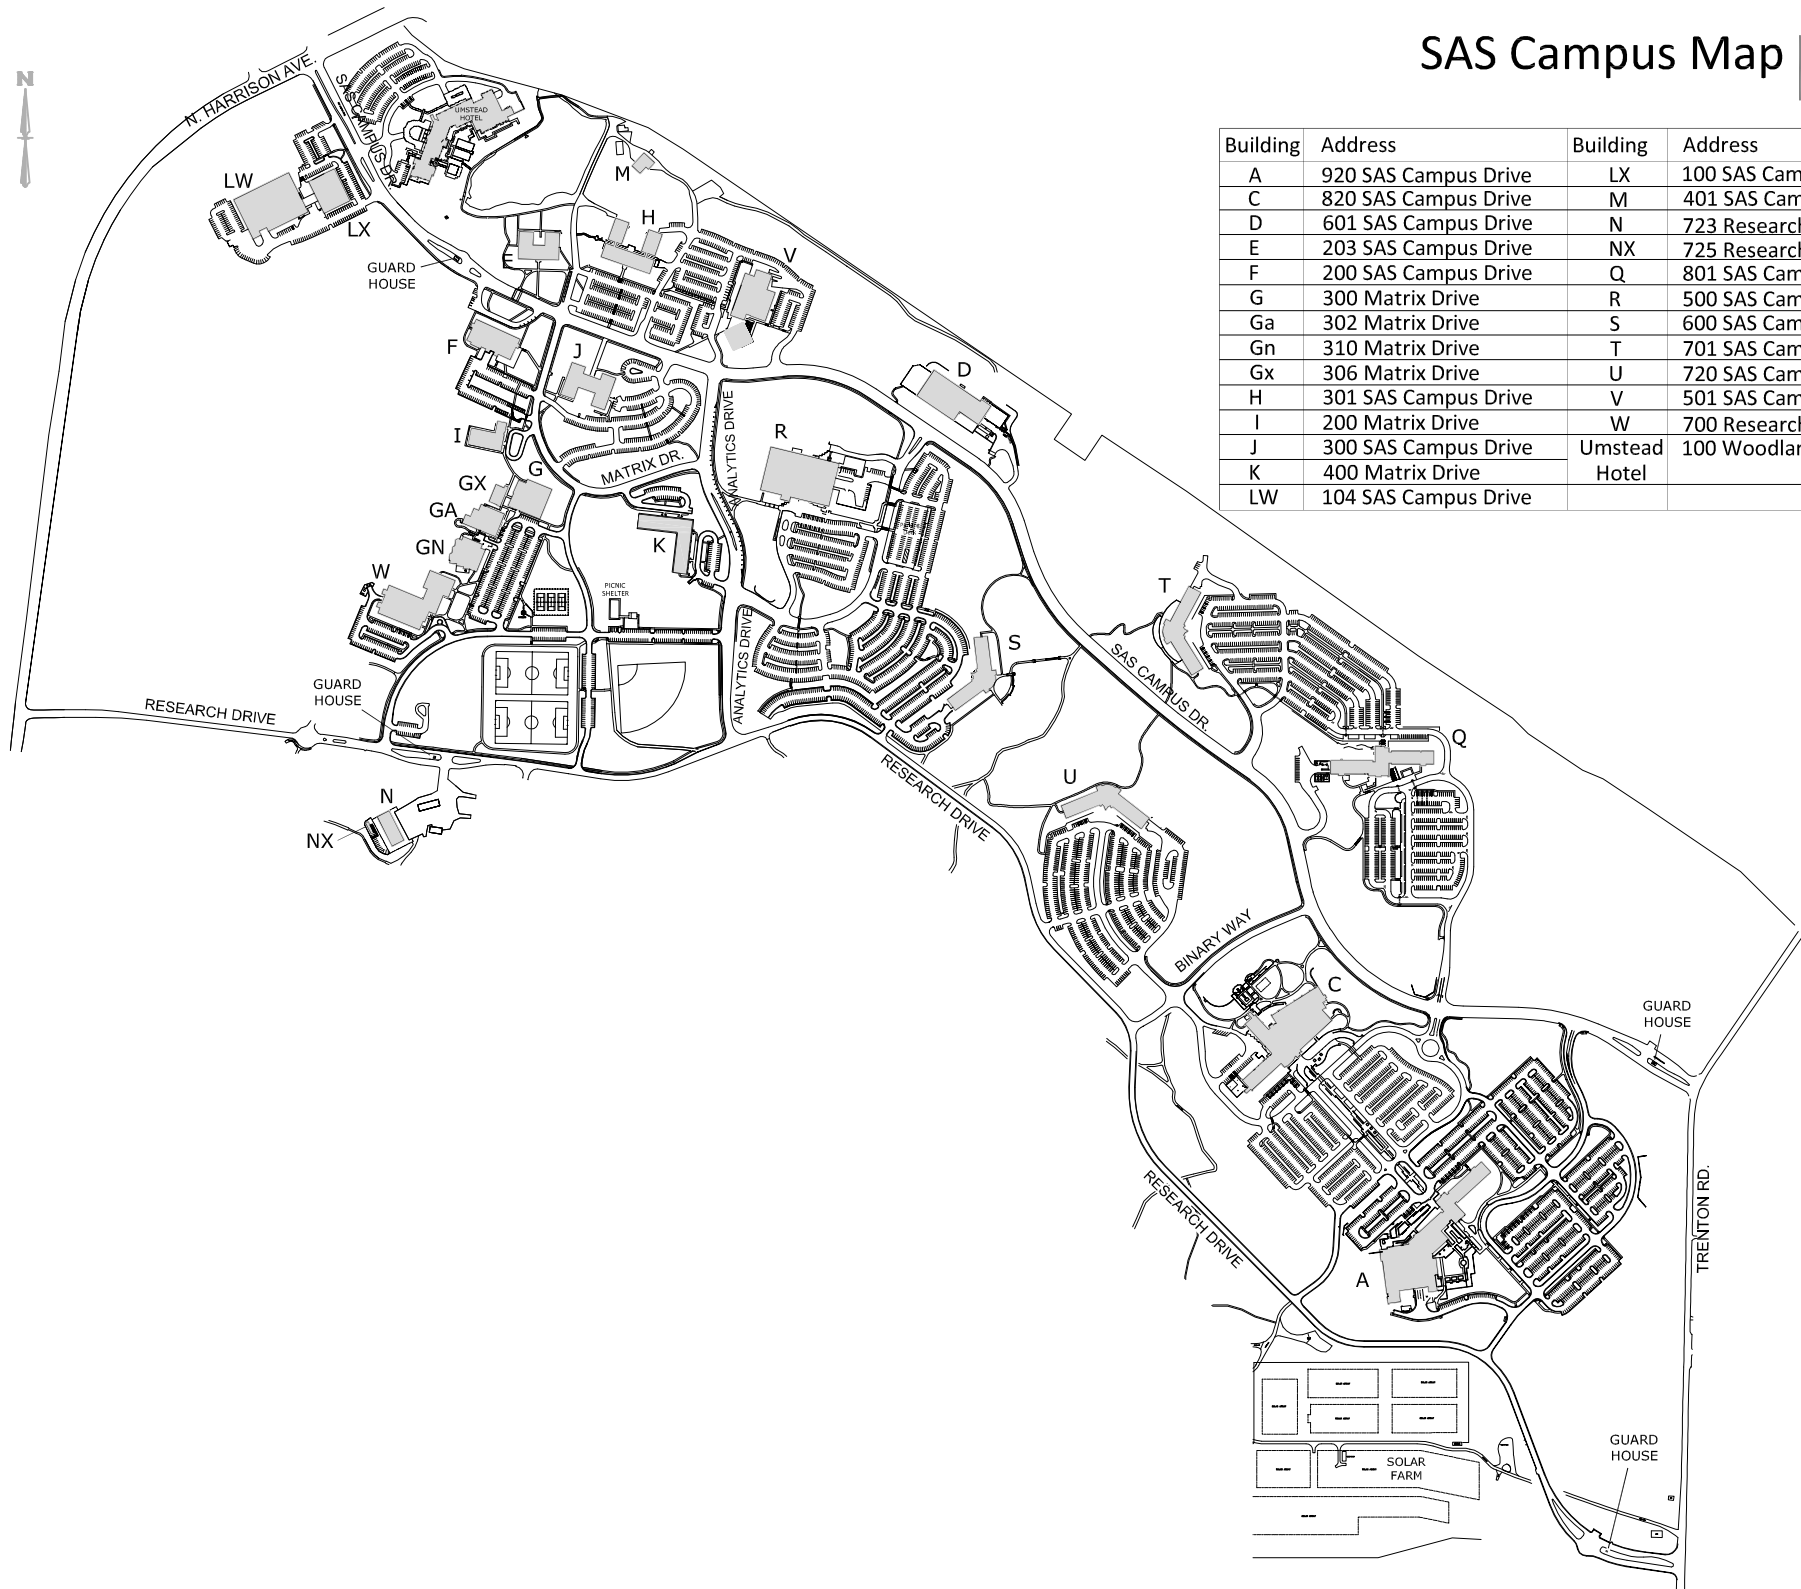

SAS Campus Map

Building	Address	Building	Address
A	920 SAS Campus Drive	LX	100 SAS Campus Drive
C	820 SAS Campus Drive	M	401 SAS Campus Drive
D	601 SAS Campus Drive	N	723 Research Drive
E	203 SAS Campus Drive	NX	725 Research Drive
F	200 SAS Campus Drive	Q	801 SAS Campus Drive
G	300 Matrix Drive	R	500 SAS Campus Drive
Ga	302 Matrix Drive	S	600 SAS Campus Drive
Gn	310 Matrix Drive	T	701 SAS Campus Drive
Gx	306 Matrix Drive	U	720 SAS Campus Drive
H	301 SAS Campus Drive	V	501 SAS Campus Drive
I	200 Matrix Drive	W	700 Research Drive
J	300 SAS Campus Drive	Umstead Hotel	100 Woodland Pond
K	400 Matrix Drive		
LW	104 SAS Campus Drive