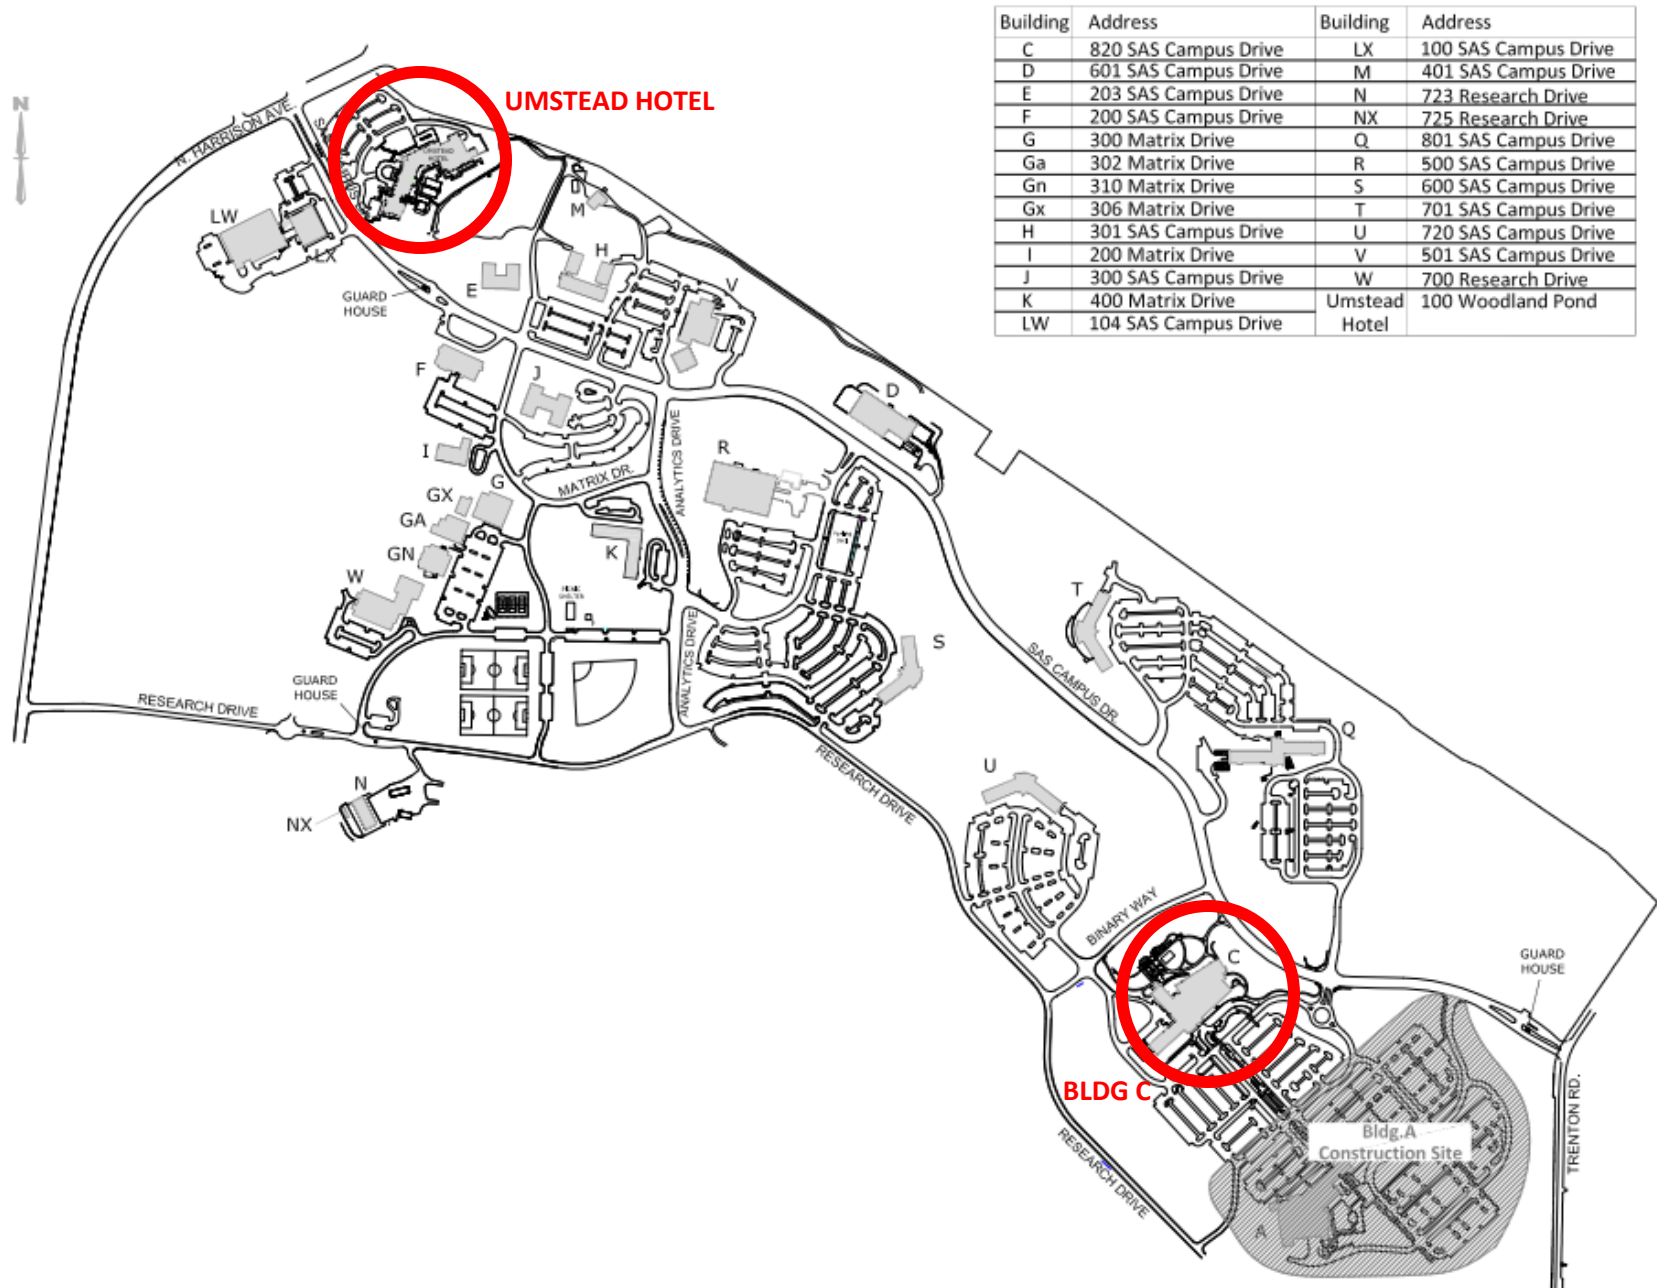

Campus Map

Building	Address	Building	Address
C	820 SAS Campus Drive	LX	100 SAS Campus Drive
D	601 SAS Campus Drive	M	401 SAS Campus Drive
E	203 SAS Campus Drive	N	723 Research Drive
F	200 SAS Campus Drive	NX	725 Research Drive
G	300 Matrix Drive	Q	801 SAS Campus Drive
Ga	302 Matrix Drive	R	500 SAS Campus Drive
Gn	310 Matrix Drive	S	600 SAS Campus Drive
Gx	306 Matrix Drive	T	701 SAS Campus Drive
H	301 SAS Campus Drive	U	720 SAS Campus Drive
I	200 Matrix Drive	V	501 SAS Campus Drive
J	300 SAS Campus Drive	W	700 Research Drive
K	400 Matrix Drive	Umstead Hotel	100 Woodland Pond
LW	104 SAS Campus Drive