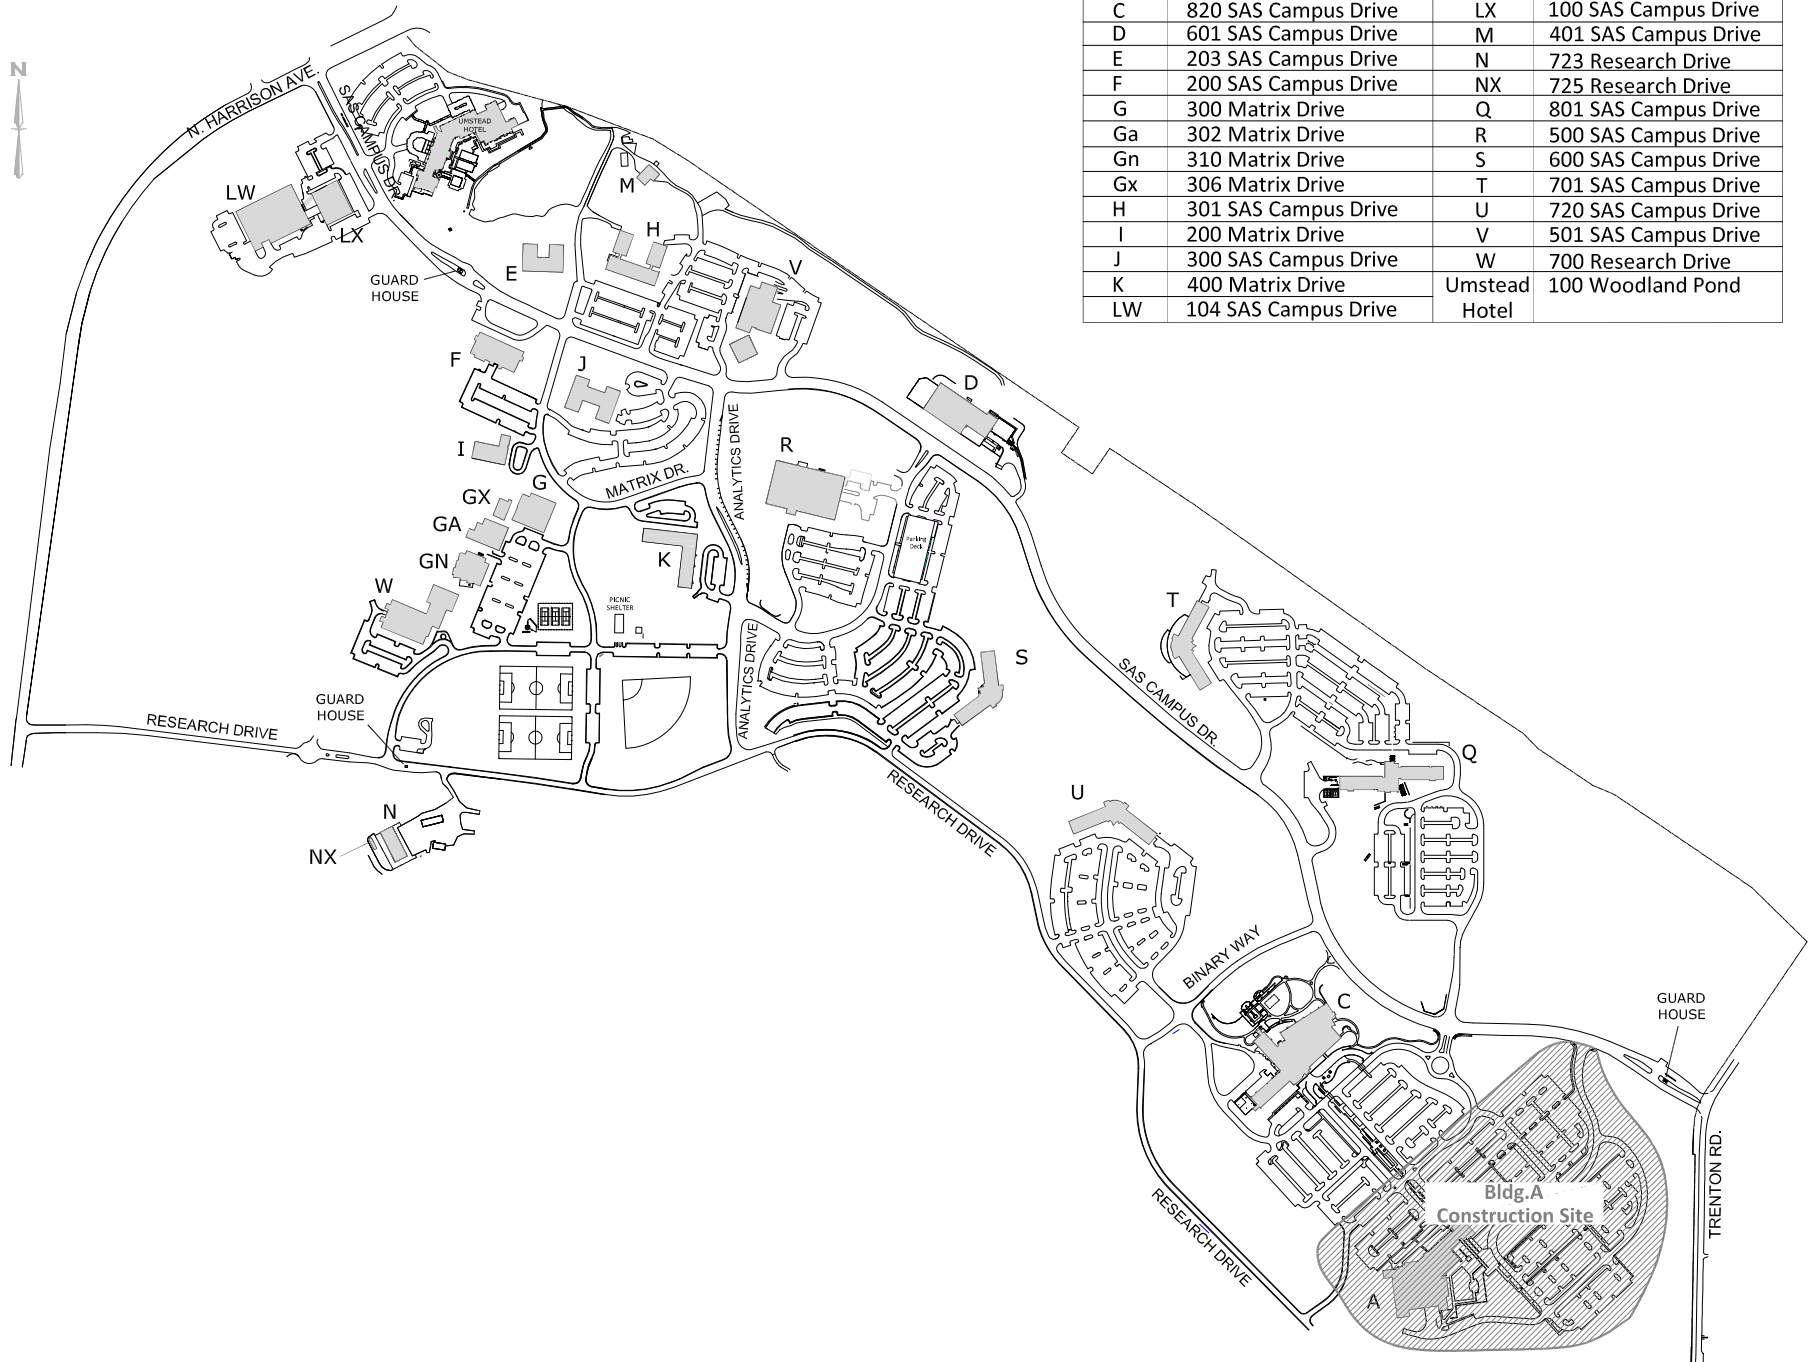

Campus Map

Building	Address	Building	Address
C	820 SAS Campus Drive	LX	100 SAS Campus Drive
D	601 SAS Campus Drive	M	401 SAS Campus Drive
E	203 SAS Campus Drive	N	723 Research Drive
F	200 SAS Campus Drive	NX	725 Research Drive
G	300 Matrix Drive	Q	801 SAS Campus Drive
Ga	302 Matrix Drive	R	500 SAS Campus Drive
Gn	310 Matrix Drive	S	600 SAS Campus Drive
Gx	306 Matrix Drive	T	701 SAS Campus Drive
H	301 SAS Campus Drive	U	720 SAS Campus Drive
I	200 Matrix Drive	V	501 SAS Campus Drive
J	300 SAS Campus Drive	W	700 Research Drive
K	400 Matrix Drive	Umstead Hotel	100 Woodland Pond
LW	104 SAS Campus Drive