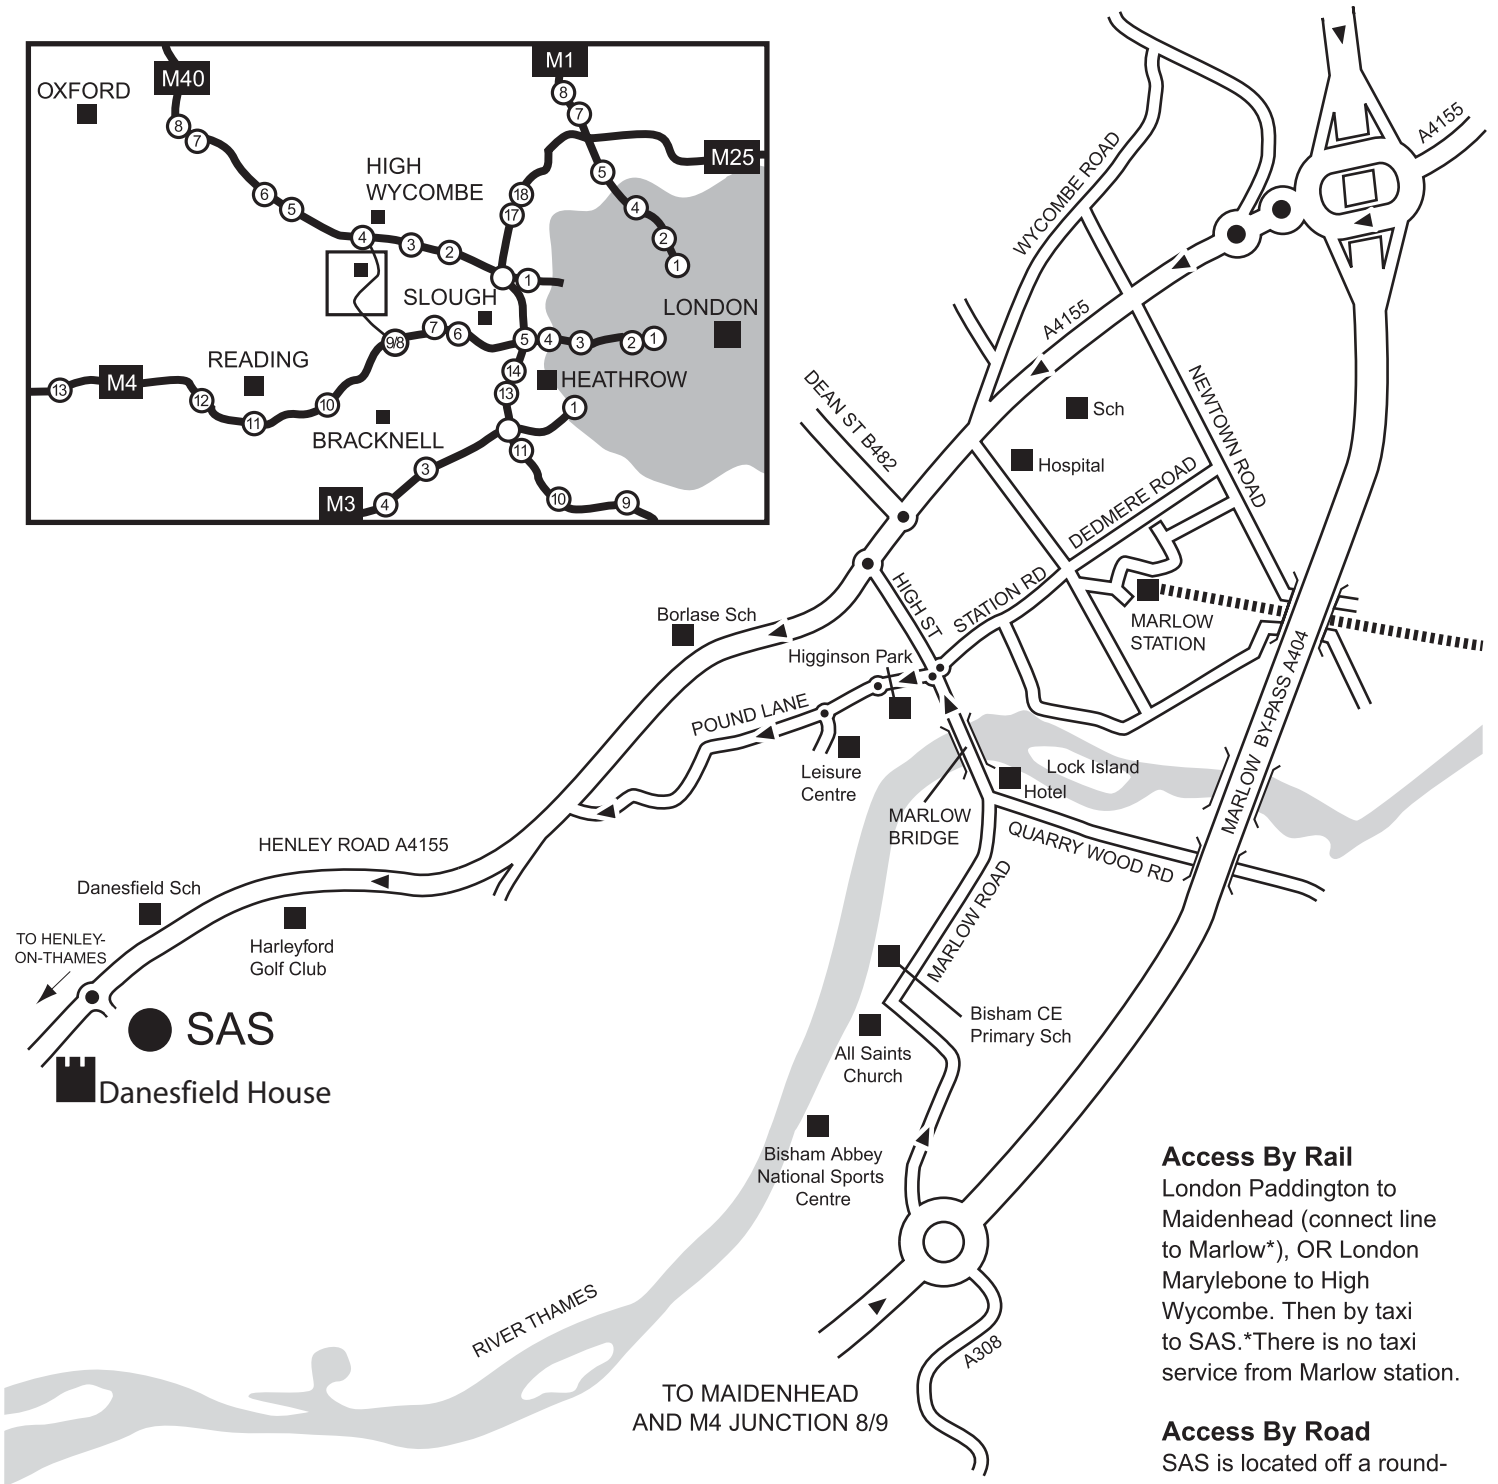

TO HIGH WYCOMBE
AND M40 JUNCTION 4

TO MAIDENHEAD
AND M4 JUNCTION 8/9

Access By Rail

London Paddington to Maidenhead (connect line to Marlow*), OR London Marylebone to High Wycombe. Then by taxi to SAS.*There is no taxi service from Marlow station.

Access By Road

SAS is located off a round-about approx. 1.5 miles from Marlow on the A4155, Henley Road.

Access By Bus

Bus number 329 High Wycombe to Reading via Marlow and Henley. Danesfield School, Medmenham stop.

Access By Air

London Heathrow is about 30 miles from SAS by car.

**SAS UK, Wittington House, Henley Road,
Medmenham, Marlow, Bucks. SL7 2EB
Tel: 01628 486933**