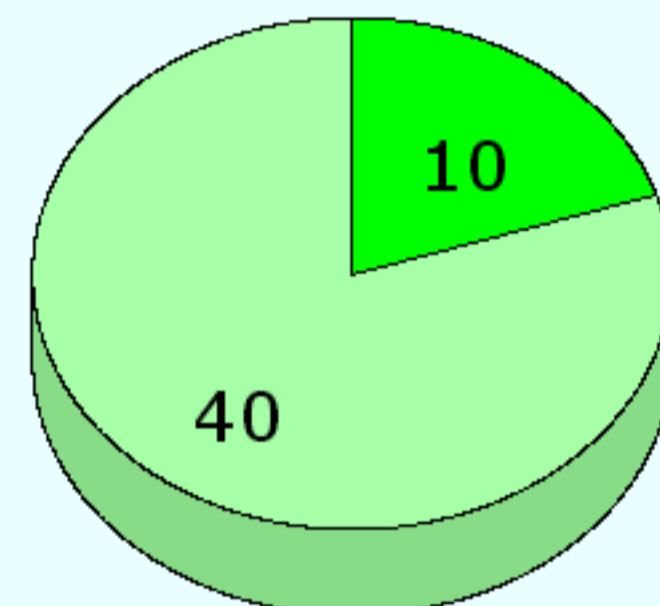

FRANCE

1ST HALF

2ND HALF

WHOLE MATCH

ENGLAND

THE RBS 6 NATIONS - STADE DE FRANCE - 23 FEBRUARY 2008

FRANCE 13 : 24 ENGLAND

TACKLE COMPLETION