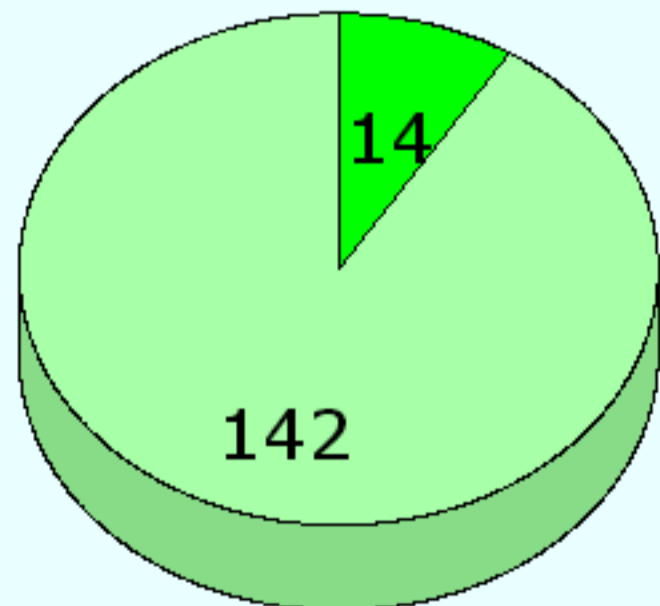

THE RBS 6 NATIONS - STADE DE FRANCE - 23 FEBRUARY 2008

FRANCE 13 : 24 ENGLAND

TACKLE COUNT EVERY 10 MINUTES

THE RBS 6 NATIONS - STADE DE FRANCE - 23 FEBRUARY 2008

FRANCE 13 : 24 ENGLAND

COMPARISON OF POSSESSION PASSED AND KICKED

FRANCE

1ST HALF

2ND HALF

WHOLE MATCH

ENGLAND

THE RBS 6 NATIONS - STADE DE FRANCE - 23 FEBRUARY 2008

FRANCE 13 : 24 ENGLAND

TACKLE COMPLETION