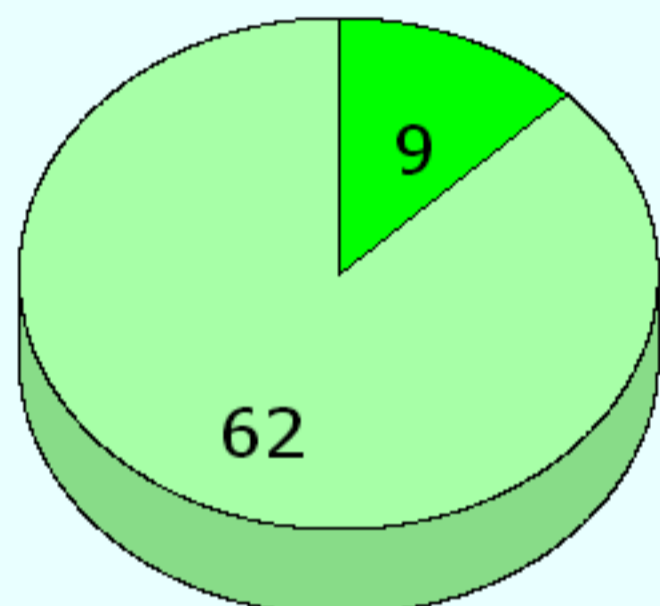

THE RBS 6 NATIONS - STADE DE FRANCE - 23 FEBRUARY 2008

FRANCE 13 : 24 ENGLAND

TACKLE COUNT EVERY 10 MINUTES

THE RBS 6 NATIONS - STADE DE FRANCE - 23 FEBRUARY 2008

FRANCE 13 : 24 ENGLAND

COMPARISON OF POSSESSION PASSED AND KICKED

FRANCE

1ST HALF

2ND HALF

WHOLE MATCH

ENGLAND

THE RBS 6 NATIONS - STADE DE FRANCE - 23 FEBRUARY 2008

FRANCE 13 : 24 ENGLAND

TACKLE COMPLETION