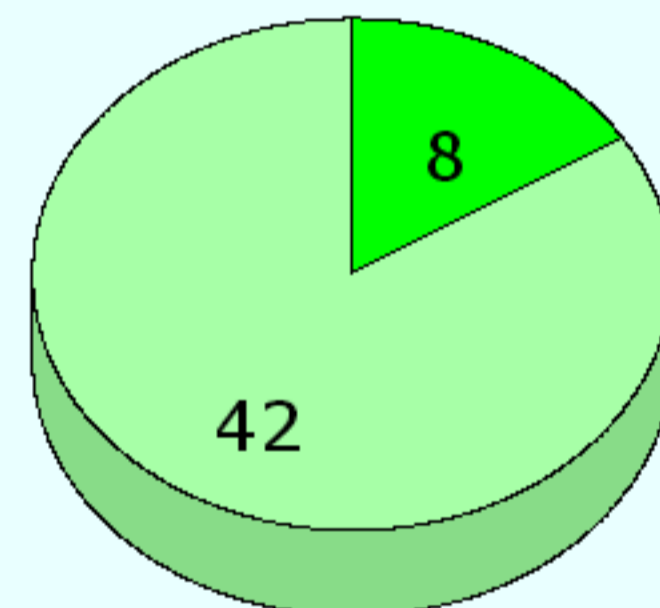

FRANCE

1ST HALF

2ND HALF

WHOLE MATCH

ENGLAND

THE RBS 6 NATIONS - STADE DE FRANCE - 23 FEBRUARY 2008

FRANCE 13 : 24 ENGLAND

TACKLE COMPLETION