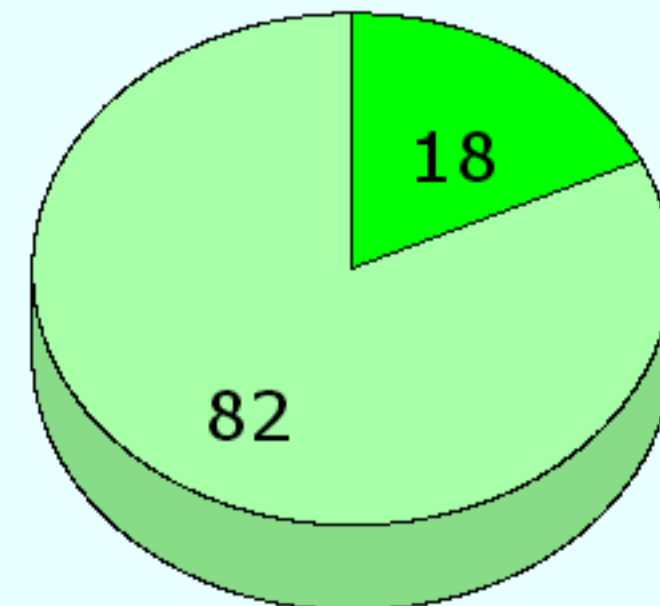

FRANCE

1ST HALF

2ND HALF

WHOLE MATCH

ENGLAND

THE RBS 6 NATIONS - STADE DE FRANCE - 23 FEBRUARY 2008

FRANCE 13 : 24 ENGLAND

TACKLE COMPLETION

FRANCE

ENGLAND