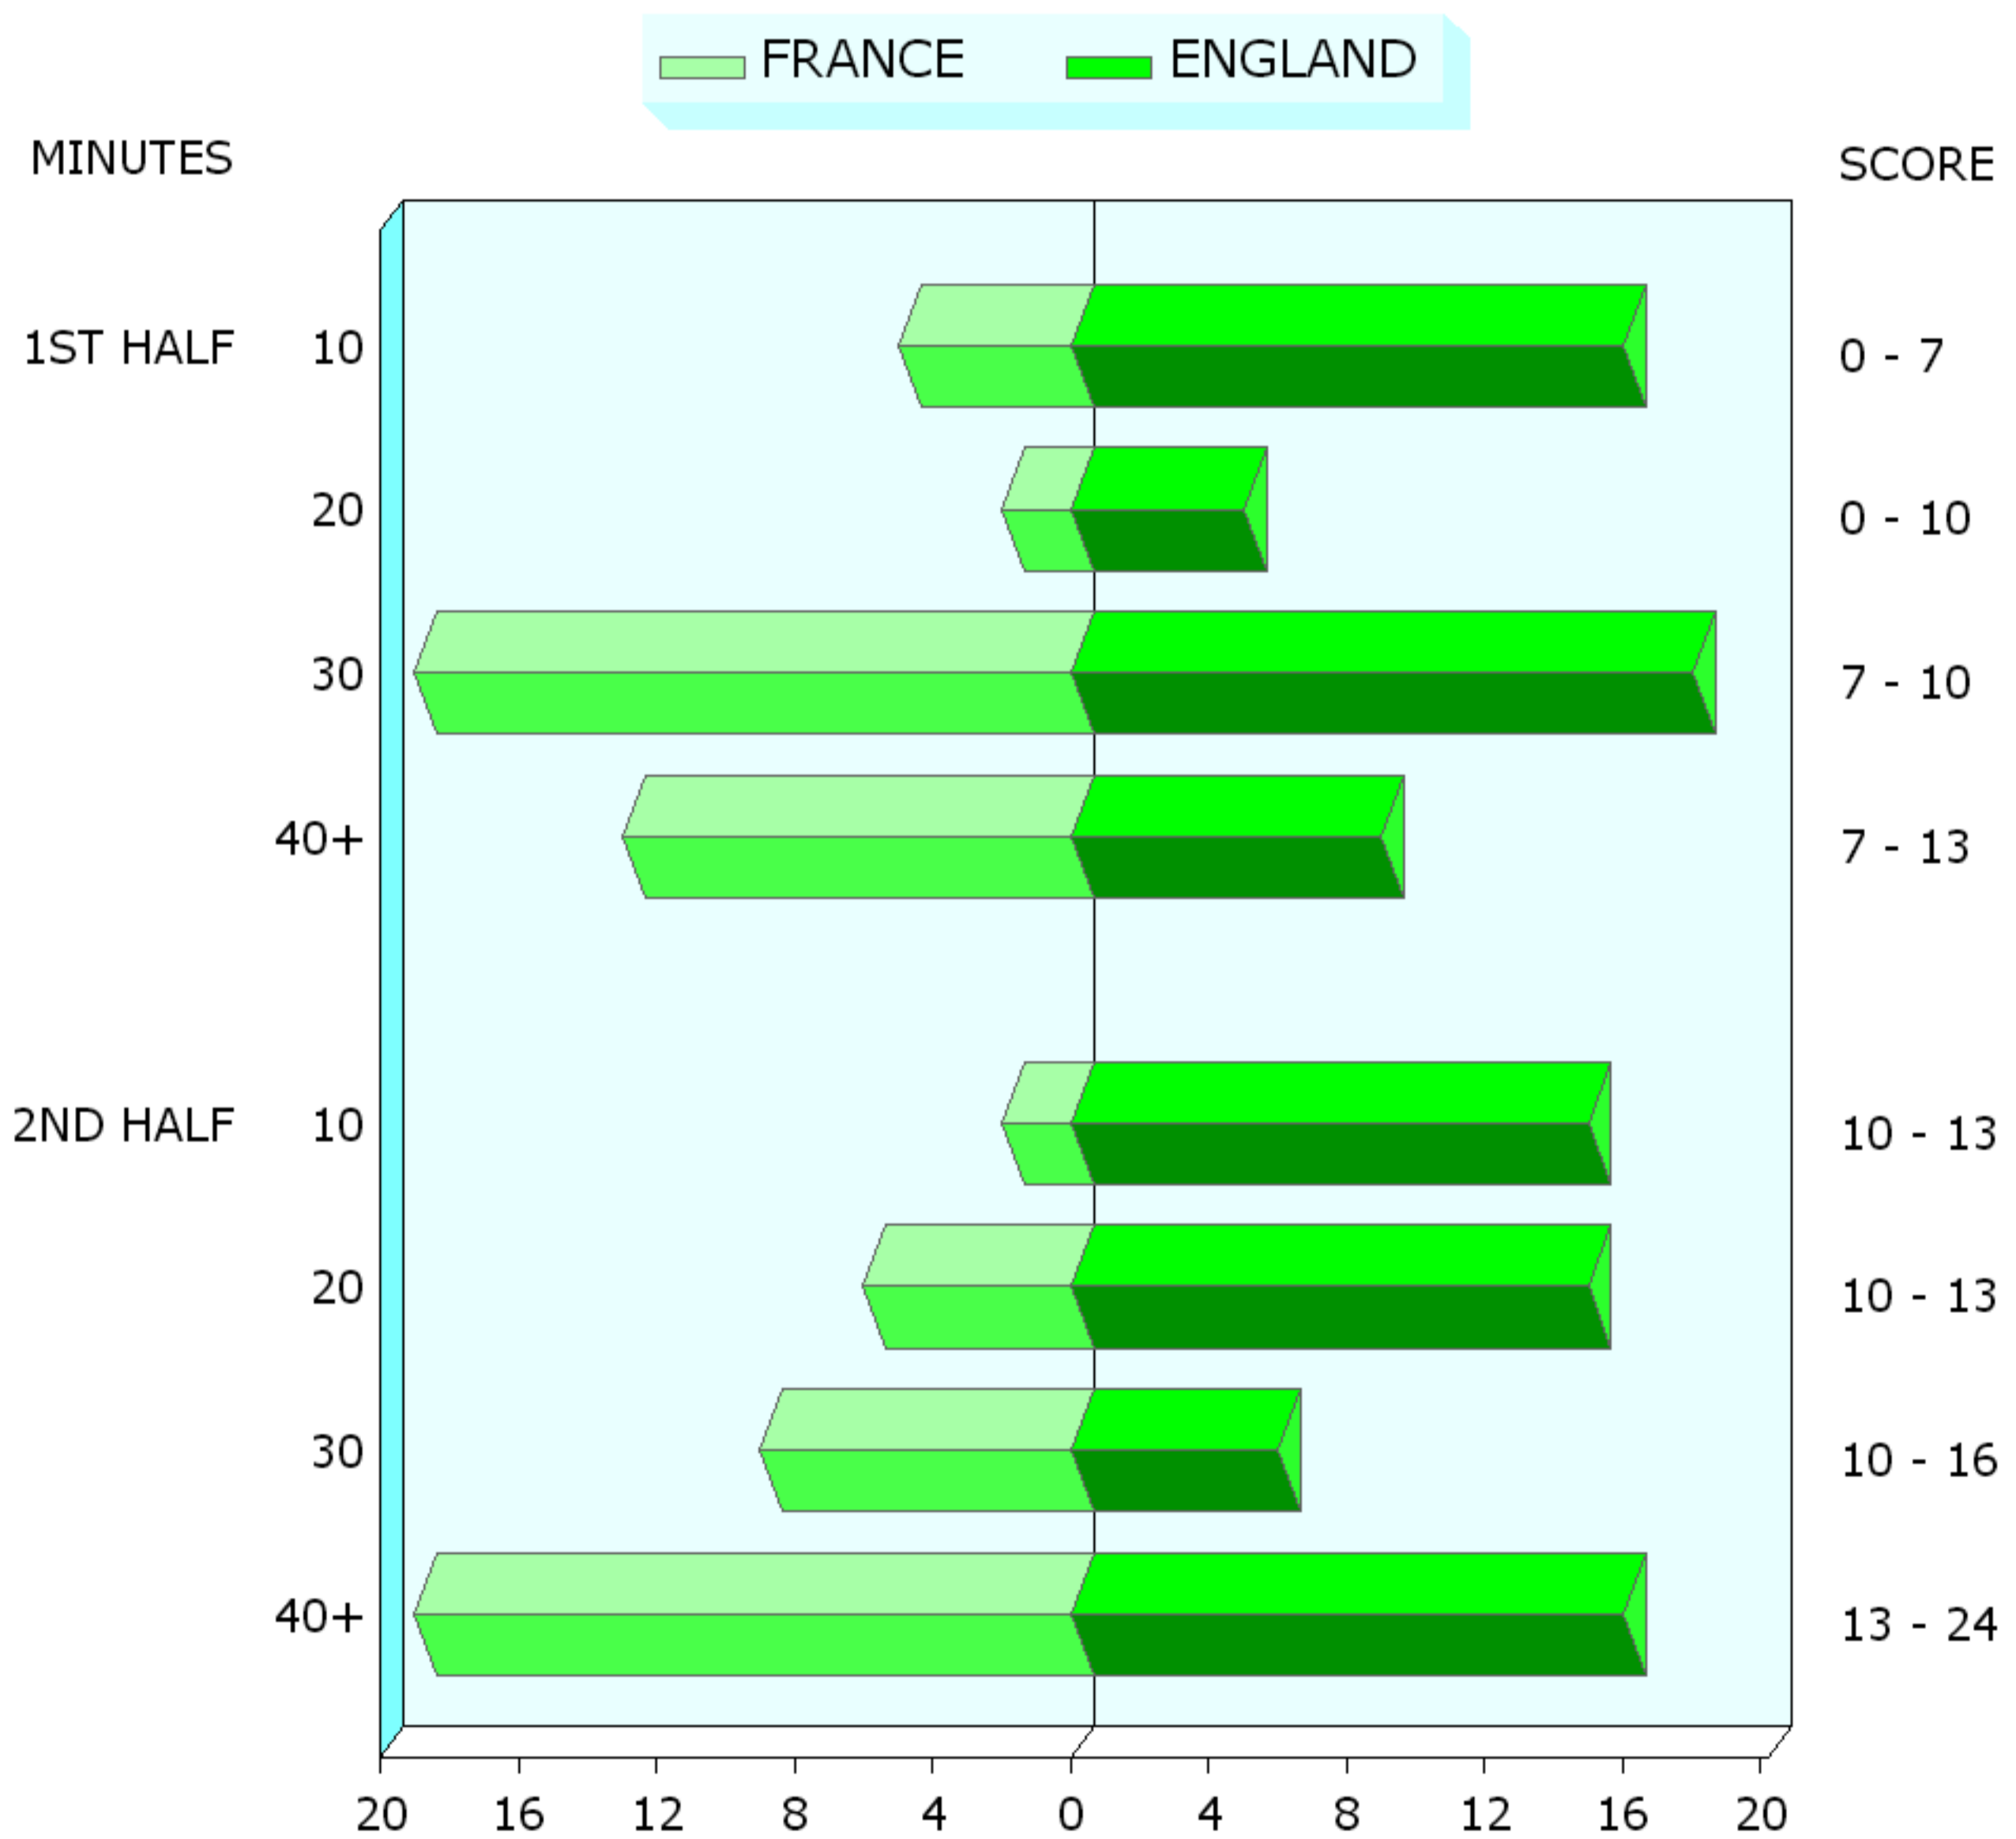

THE RBS 6 NATIONS - STADE DE FRANCE - 23 FEBRUARY 2008

FRANCE 13 : 24 ENGLAND

BALL WON IN OPPONENTS 22

THE RBS 6 NATIONS - STADE DE FRANCE - 23 FEBRUARY 2008

FRANCE 13 : 24 ENGLAND

ERRORS MADE EVERY 10 MINUTES

THE RBS 6 NATIONS - STADE DE FRANCE - 23 FEBRUARY 2008

FRANCE 13 : 24 ENGLAND

TACKLE COUNT EVERY 10 MINUTES

THE RBS 6 NATIONS - STADE DE FRANCE - 23 FEBRUARY 2008

FRANCE 13 : 24 ENGLAND

COMPARISON OF POSSESSION PASSED AND KICKED

FRANCE

1ST HALF

2ND HALF

WHOLE MATCH

ENGLAND

THE RBS 6 NATIONS - STADE DE FRANCE - 23 FEBRUARY 2008

FRANCE 13 : 24 ENGLAND

TACKLE COMPLETION