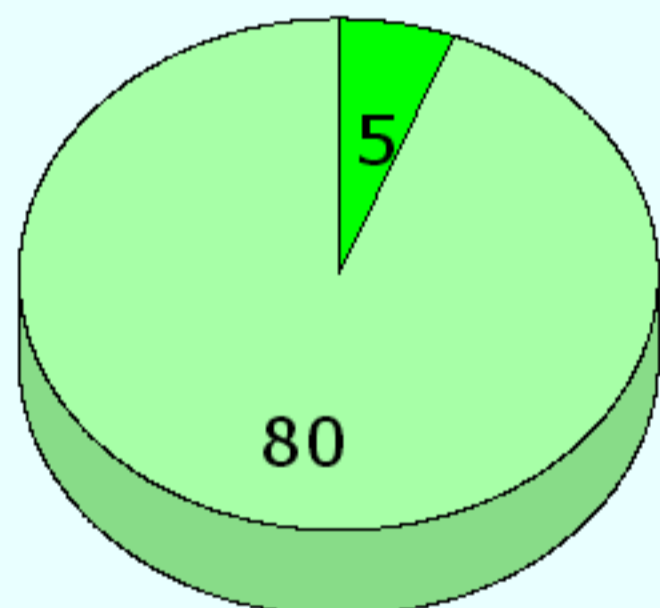

THE RBS 6 NATIONS - STADE DE FRANCE - 23 FEBRUARY 2008

FRANCE 13 : 24 ENGLAND

COMPARISON OF POSSESSION PASSED AND KICKED

FRANCE

1ST HALF

2ND HALF

WHOLE MATCH

ENGLAND