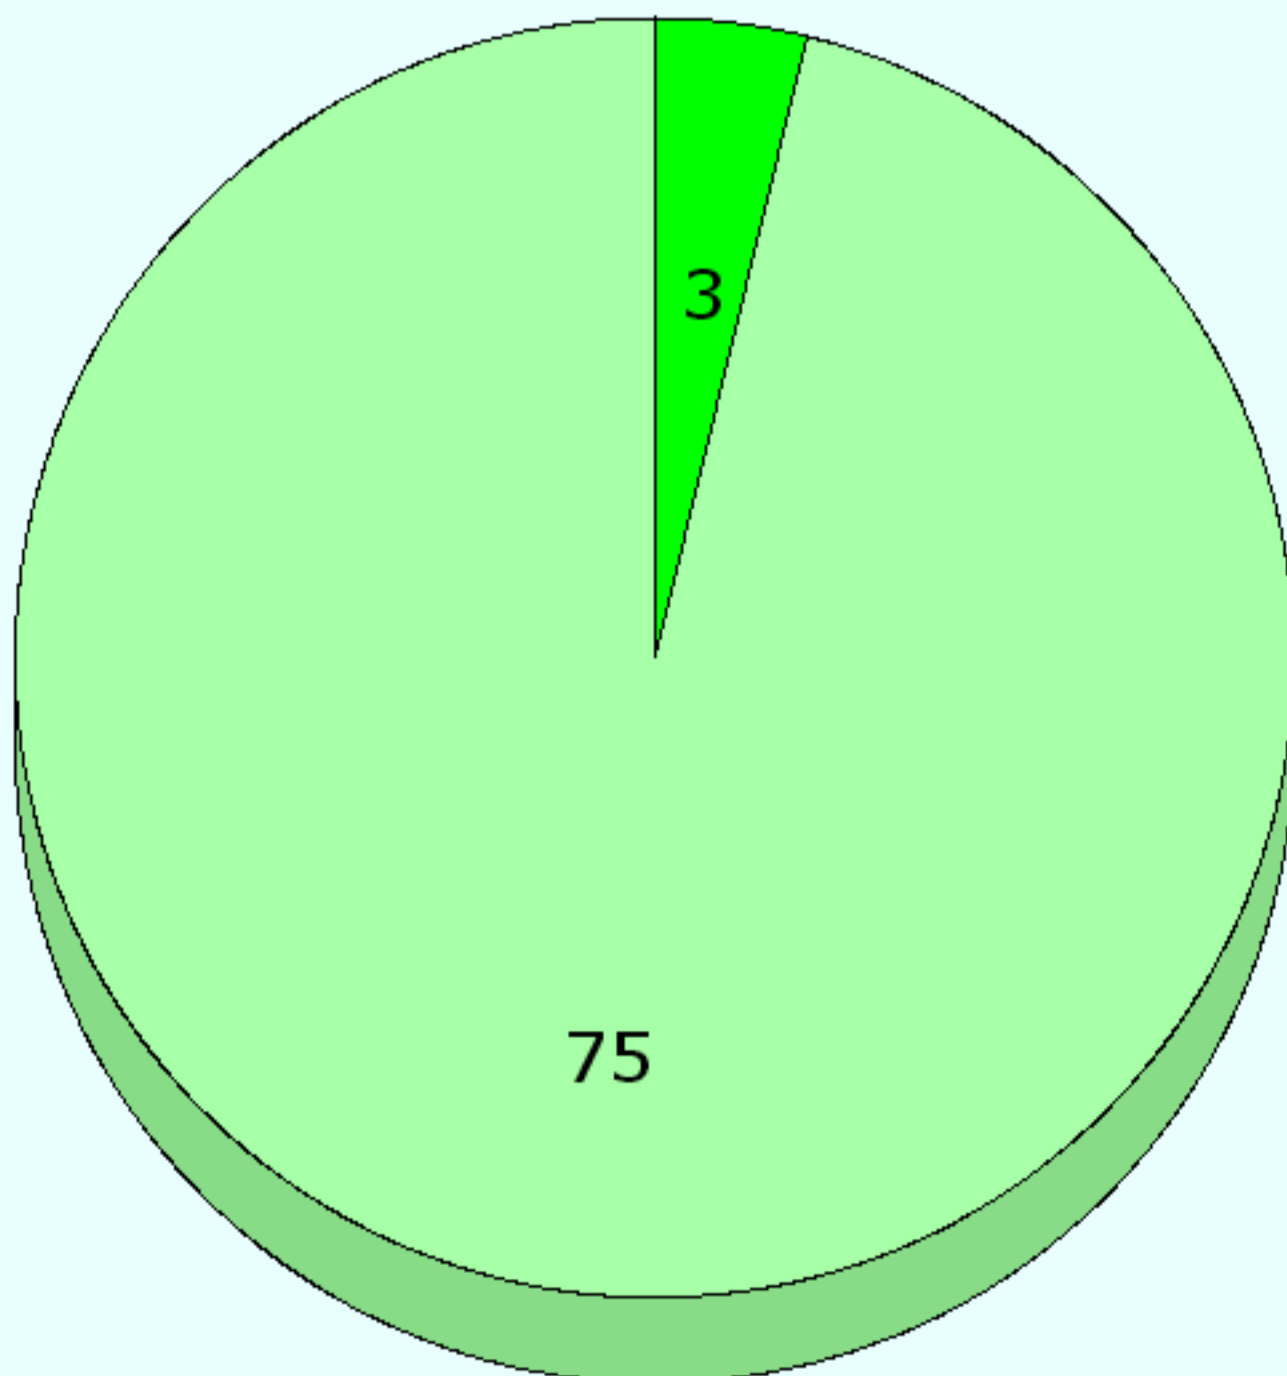

FRANCE

1ST HALF

2ND HALF

WHOLE MATCH

ENGLAND

THE RBS 6 NATIONS - STADE DE FRANCE - 23 FEBRUARY 2008

FRANCE 13 : 24 ENGLAND

TACKLE COMPLETION

FRANCE

ENGLAND