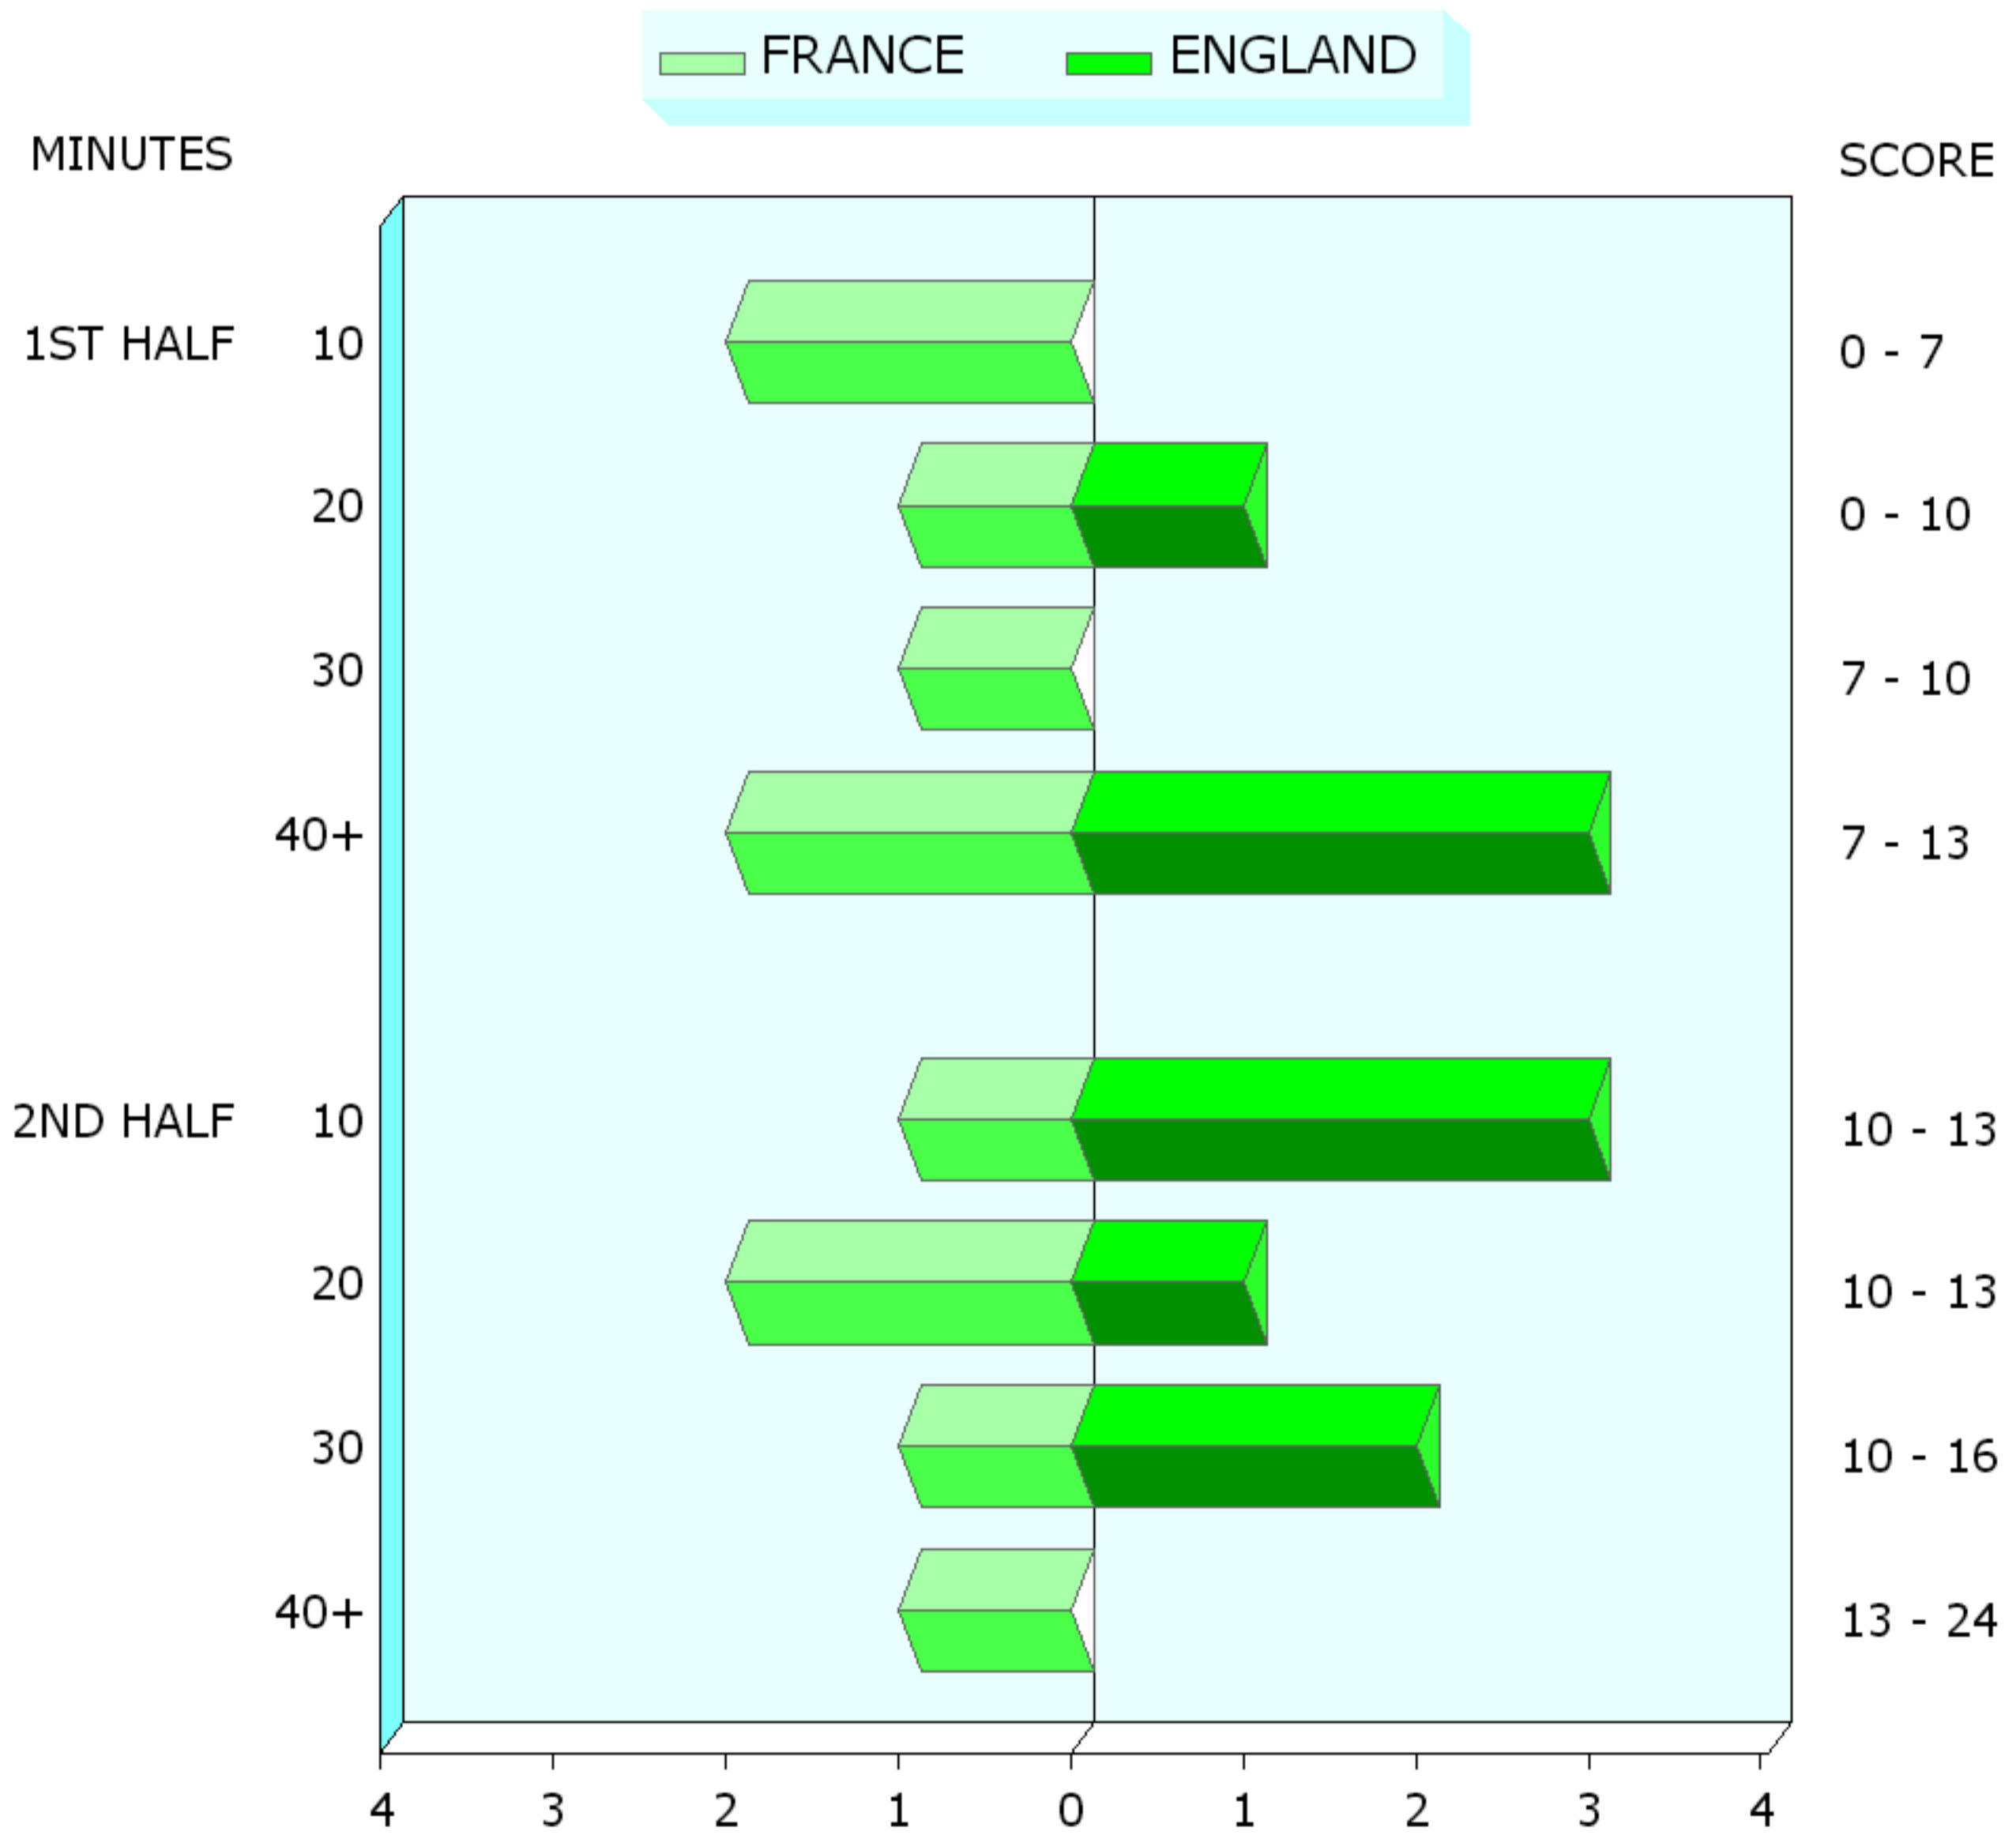

THE RBS 6 NATIONS - STADE DE FRANCE - 23 FEBRUARY 2008

FRANCE 13 : 24 ENGLAND

BALL WON IN OPPONENTS 22

THE RBS 6 NATIONS - STADE DE FRANCE - 23 FEBRUARY 2008

FRANCE 13 : 24 ENGLAND

ERRORS MADE EVERY 10 MINUTES

THE RBS 6 NATIONS - STADE DE FRANCE - 23 FEBRUARY 2008

FRANCE 13 : 24 ENGLAND

TACKLE COUNT EVERY 10 MINUTES

THE RBS 6 NATIONS - STADE DE FRANCE - 23 FEBRUARY 2008

FRANCE 13 : 24 ENGLAND

COMPARISON OF POSSESSION PASSED AND KICKED

FRANCE

1ST HALF

2ND HALF

WHOLE MATCH

ENGLAND

THE RBS 6 NATIONS - STADE DE FRANCE - 23 FEBRUARY 2008

FRANCE 13 : 24 ENGLAND

TACKLE COMPLETION