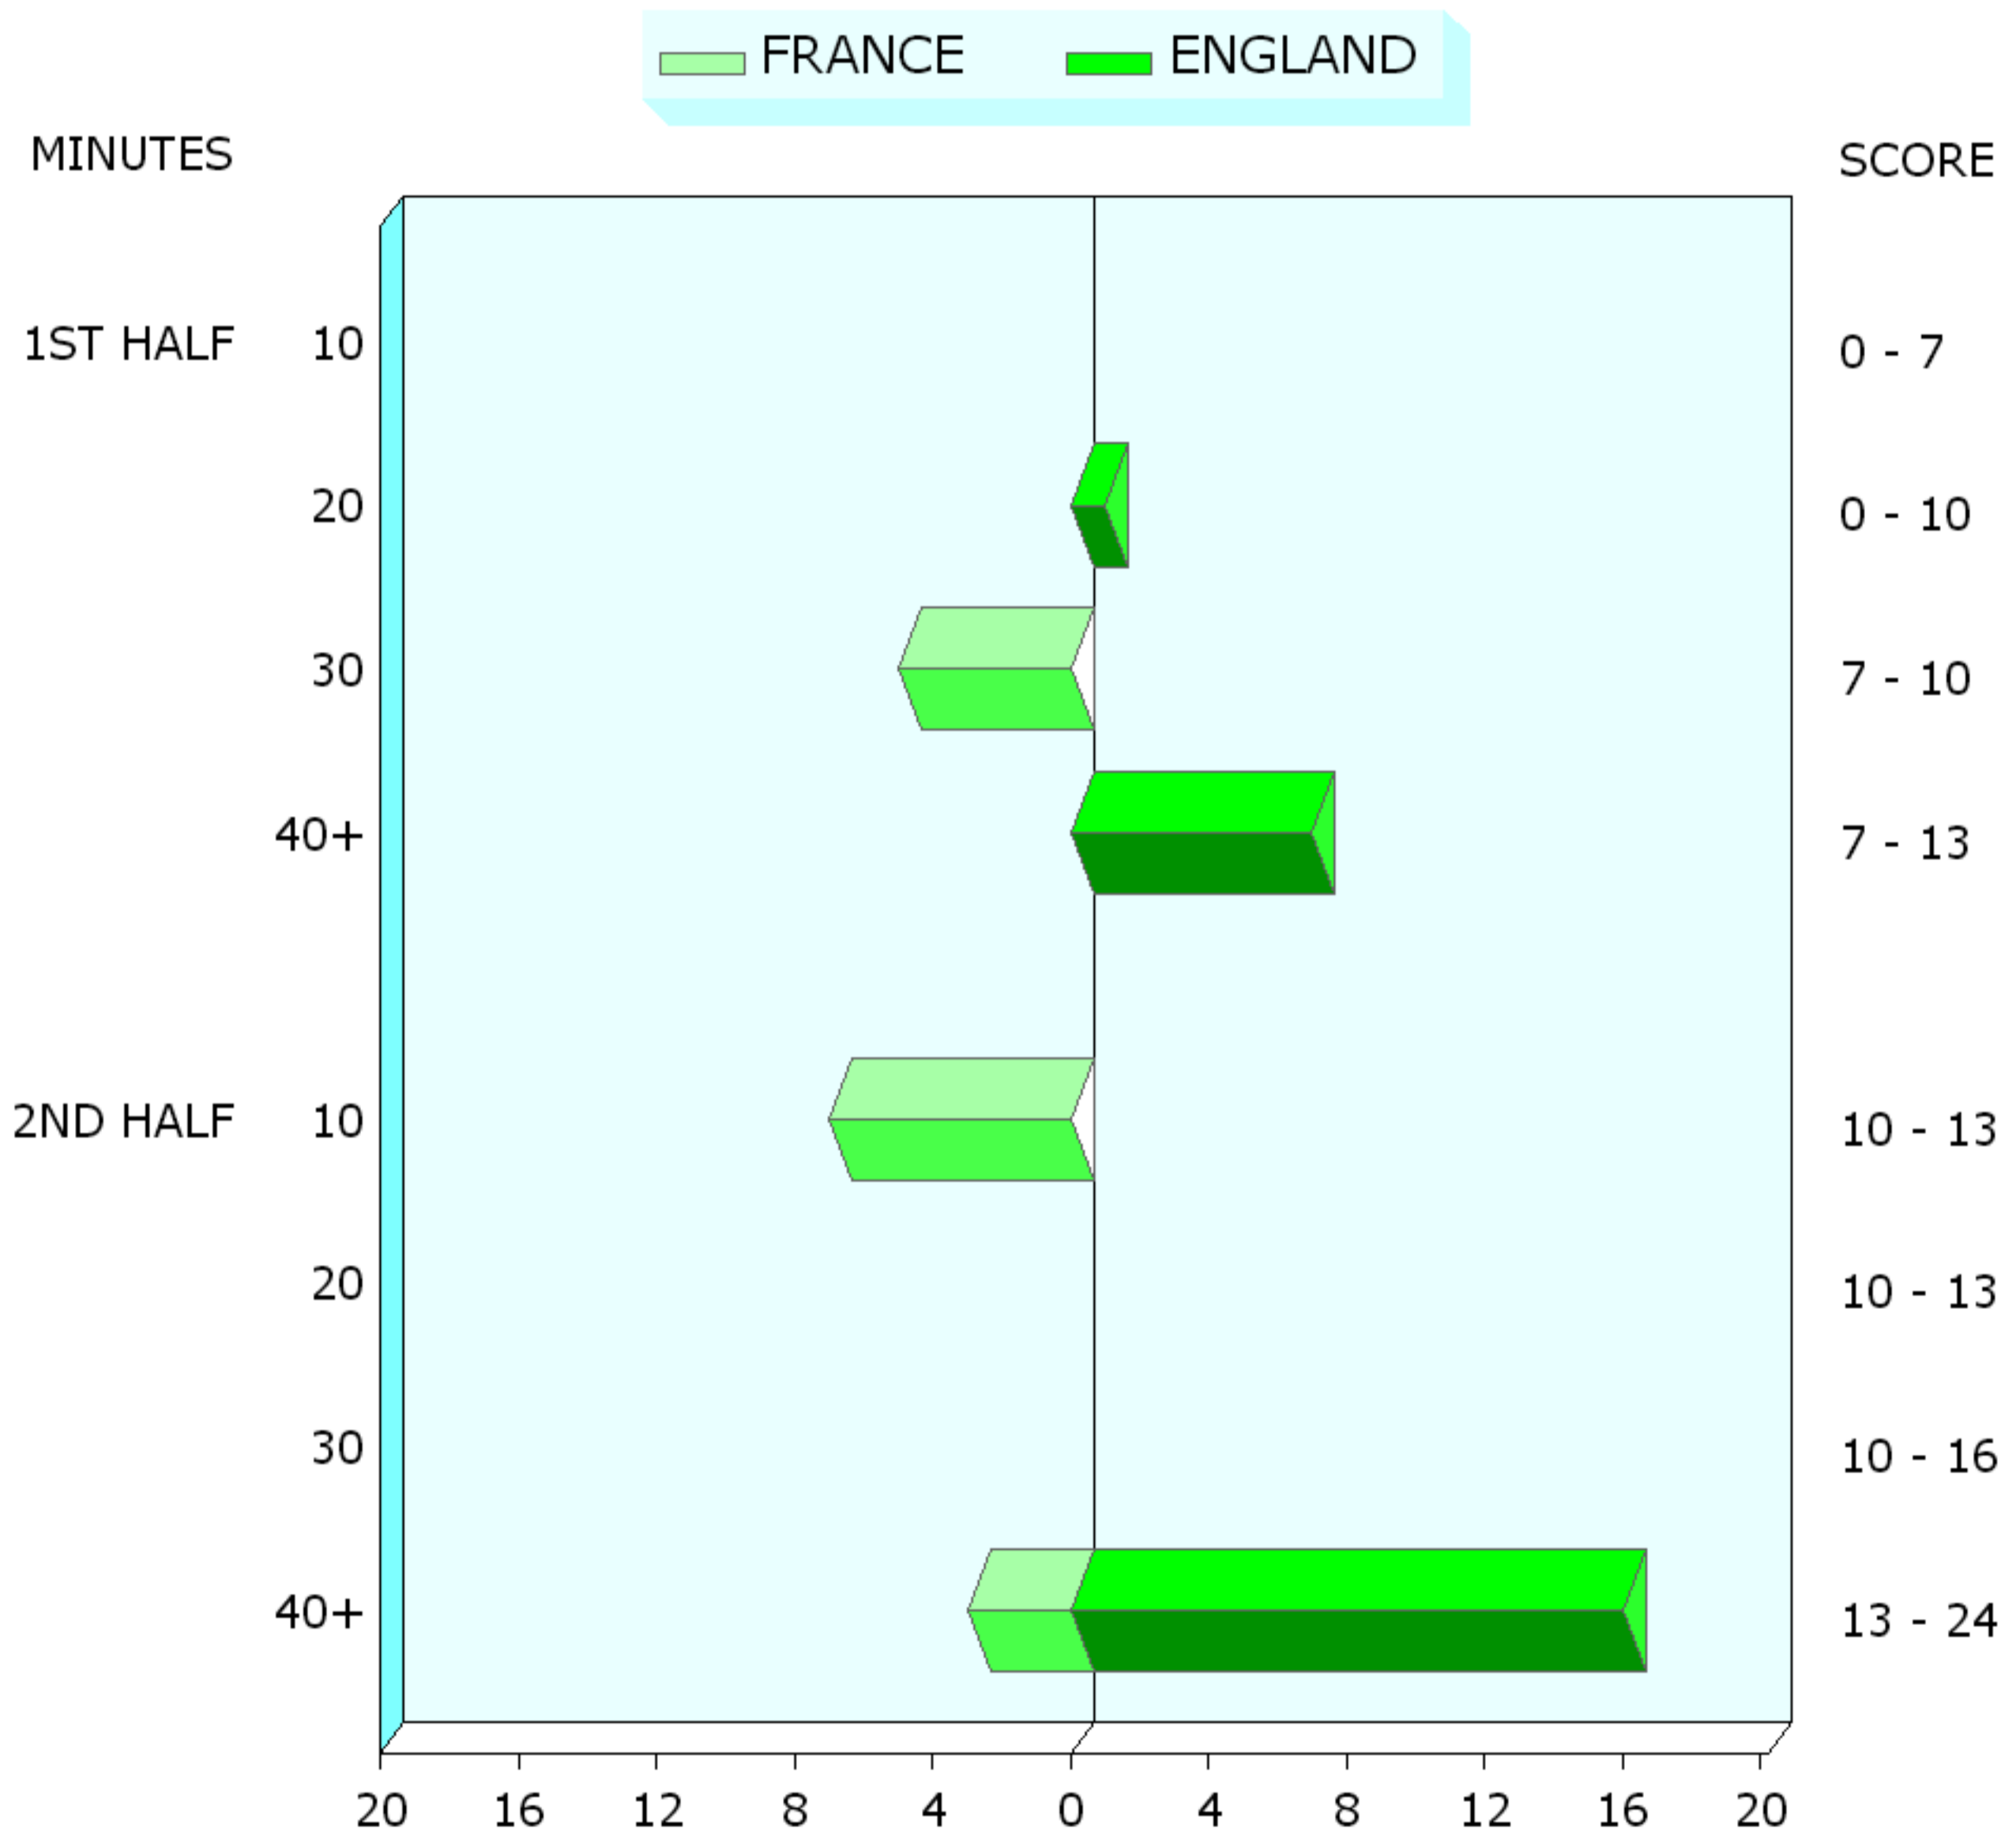

THE RBS 6 NATIONS - STADE DE FRANCE - 23 FEBRUARY 2008

FRANCE 13 : 24 ENGLAND

BALL WON IN OPPONENTS 22

THE RBS 6 NATIONS - STADE DE FRANCE - 23 FEBRUARY 2008

FRANCE 13 : 24 ENGLAND

ERRORS MADE EVERY 10 MINUTES

THE RBS 6 NATIONS - STADE DE FRANCE - 23 FEBRUARY 2008

FRANCE 13 : 24 ENGLAND

TACKLE COUNT EVERY 10 MINUTES

THE RBS 6 NATIONS - STADE DE FRANCE - 23 FEBRUARY 2008

FRANCE 13 : 24 ENGLAND

COMPARISON OF POSSESSION PASSED AND KICKED

FRANCE

1ST HALF

2ND HALF

WHOLE MATCH

ENGLAND

THE RBS 6 NATIONS - STADE DE FRANCE - 23 FEBRUARY 2008

FRANCE 13 : 24 ENGLAND

TACKLE COMPLETION