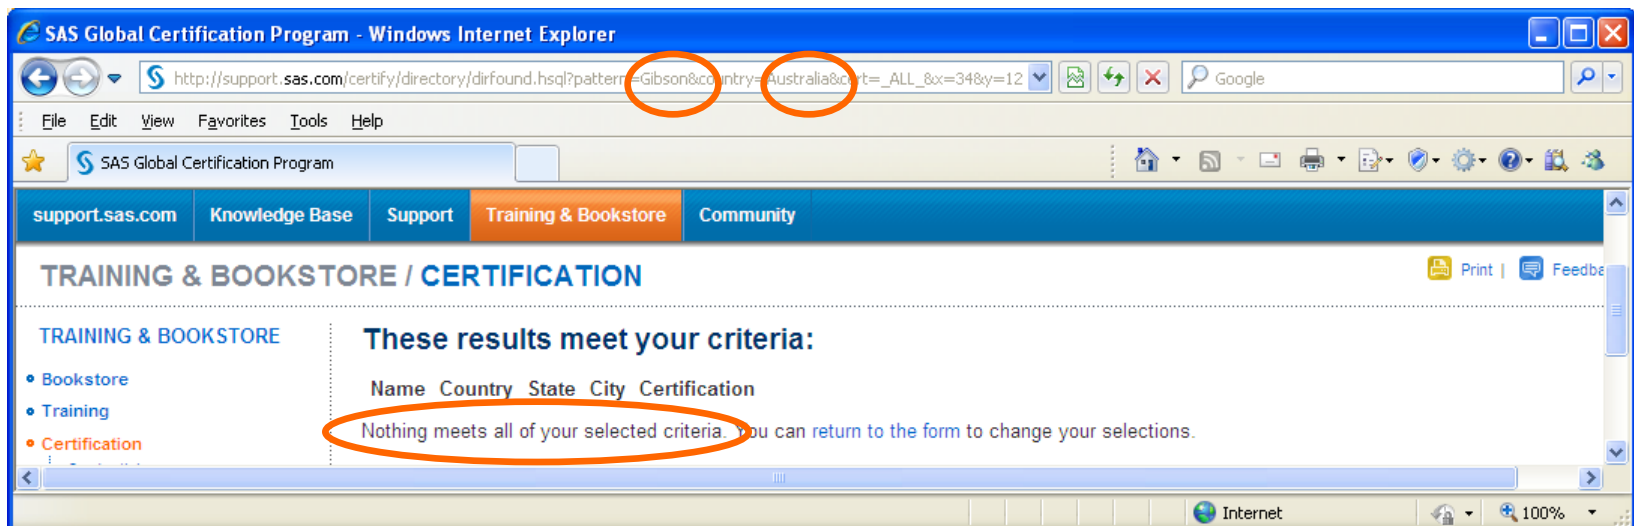

Certification Misconceptions

- Certification is an introduction to SAS
  - *"I'm new to SAS. I want a SAS job. How do I get certified?"*
  - Certification is **not** an introduction
  - It is a validation of what you must already know

- Certification bypasses training and/or experience
  - Training not required, but recommended

- Certification guarantees me a job
  - *"Will SAS Certification get me a job?"*
  - Another channel, complementing & complemented by your training and/or experience