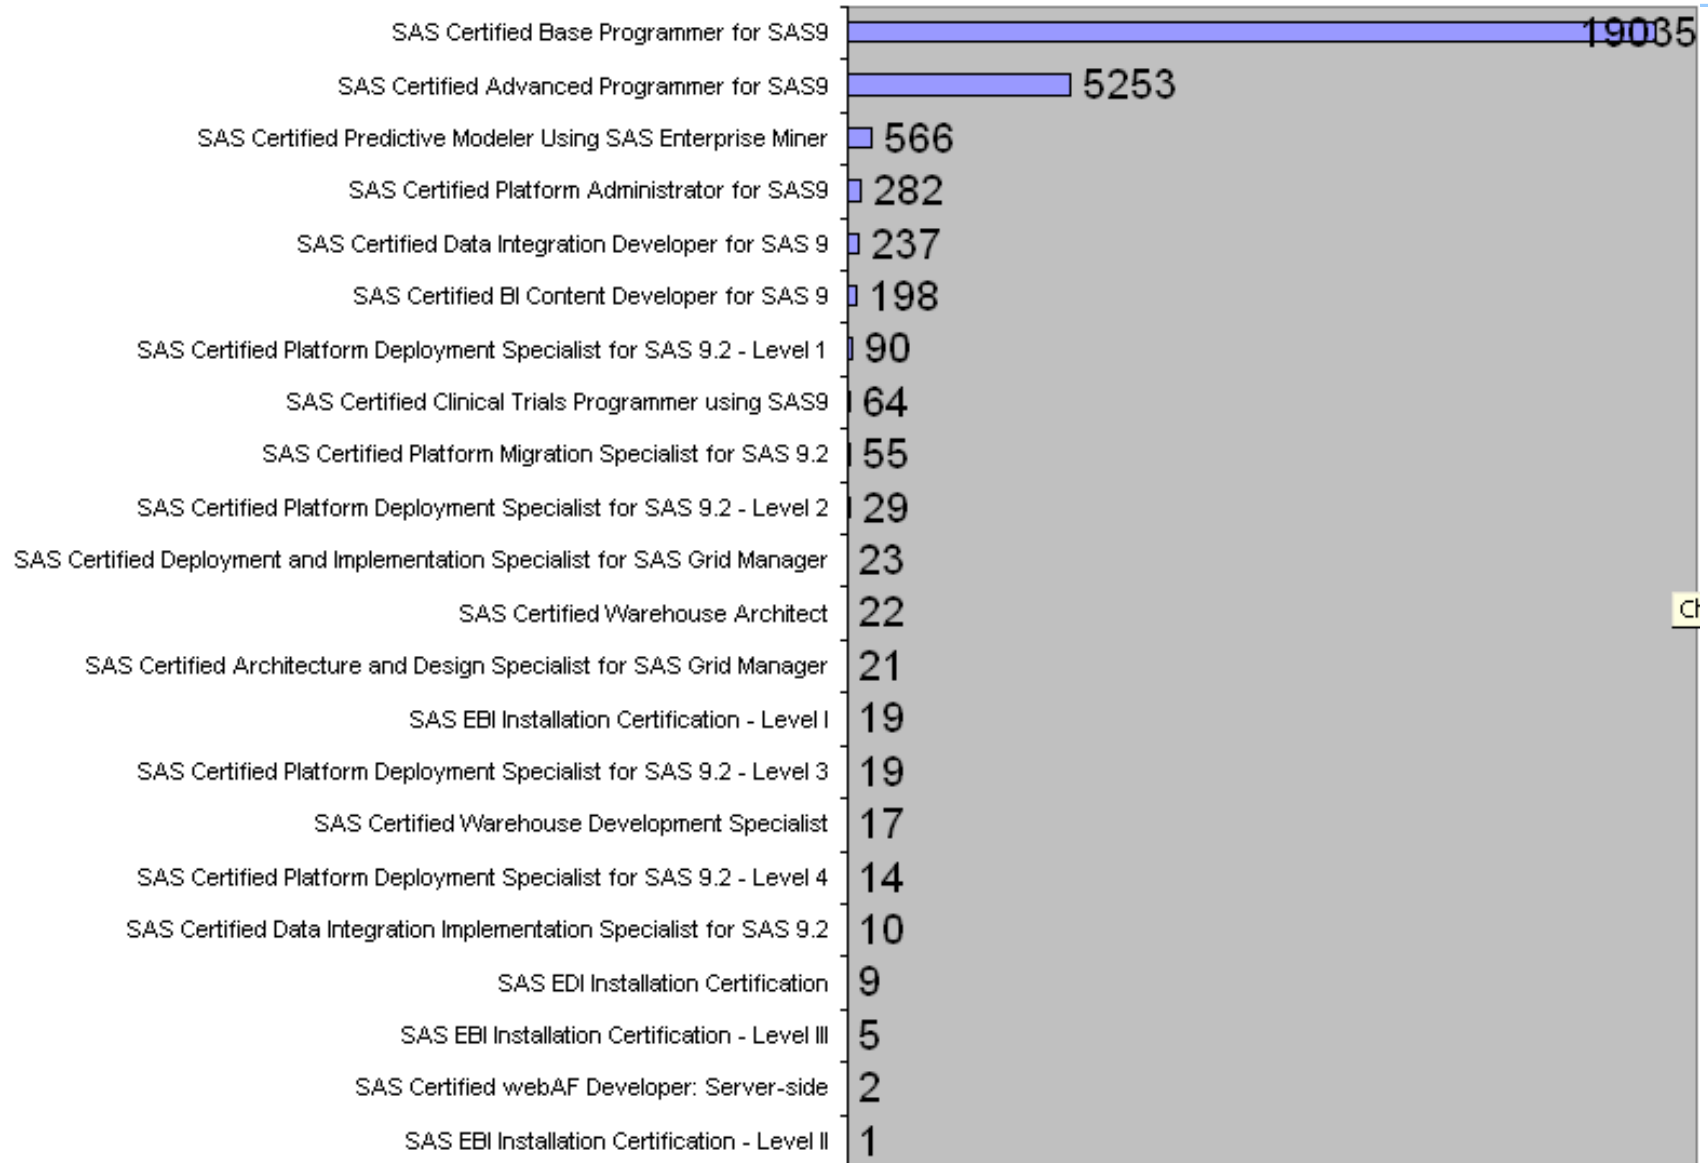

Breakdown of Certifications