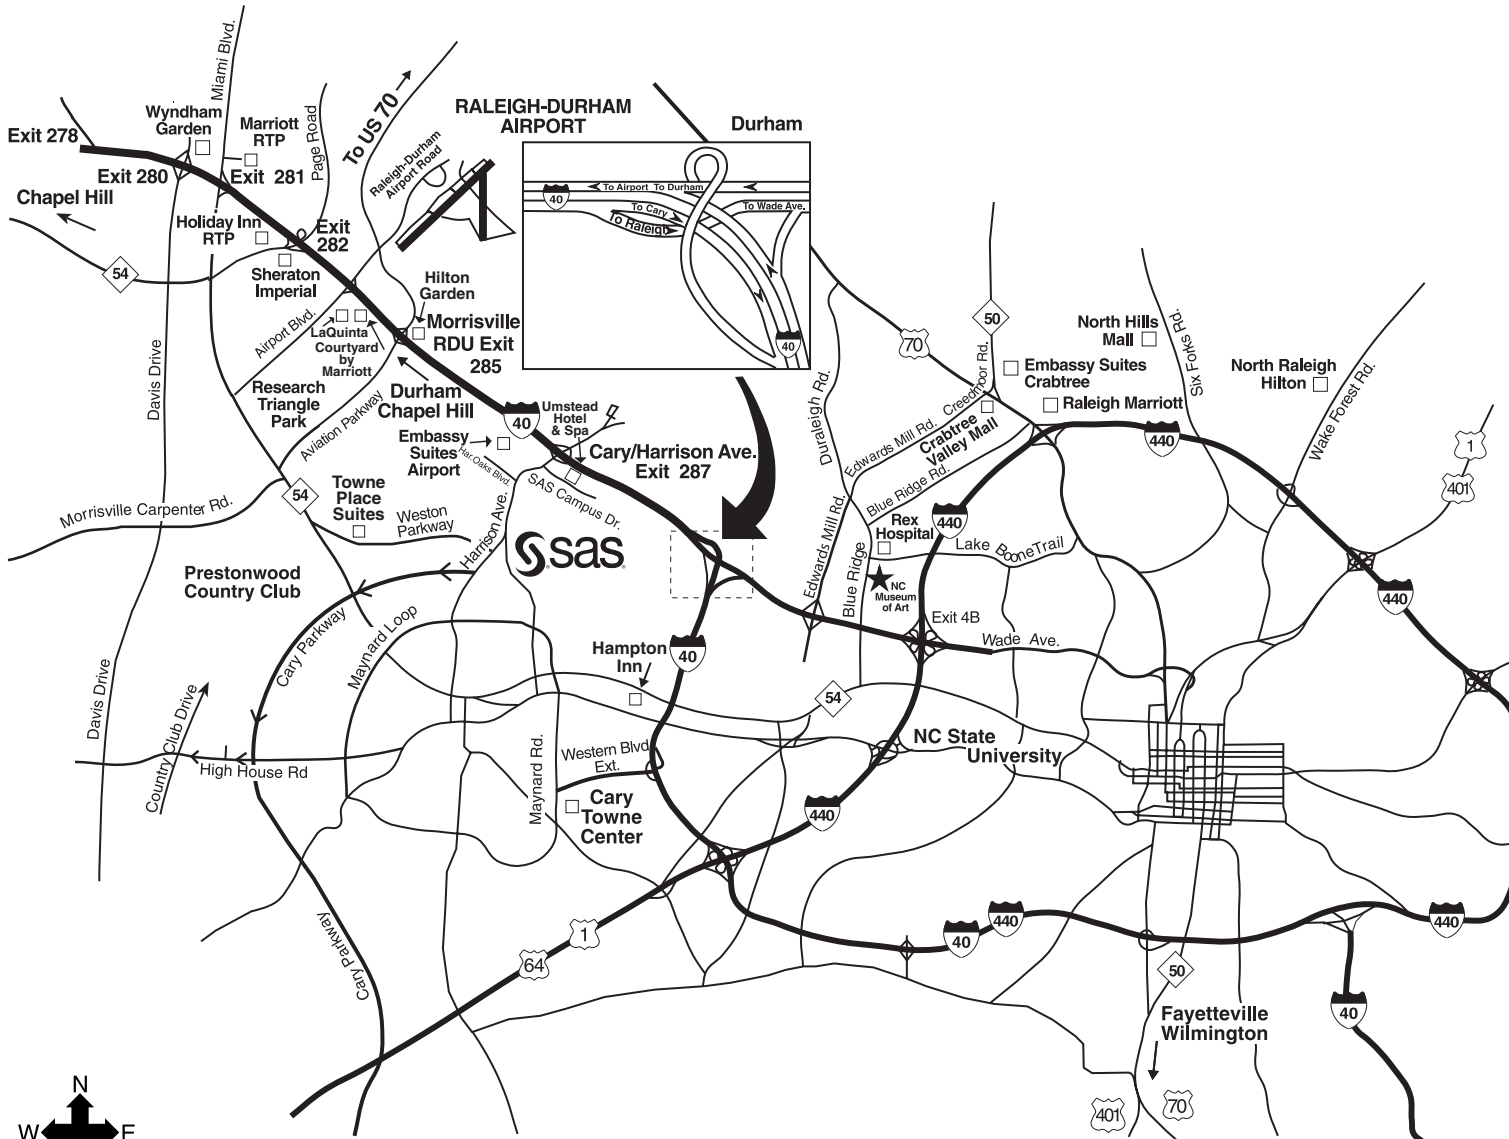

SAS Institute Inc.
World Headquarters
SAS Campus Drive
Cary, NC 27513 USA
Tel: (919) 677 8000
Fax: (919) 677 3860

SAS Cary Training Center (World Headquarters)

* Click here to view a map of the SAS Campus.

Directions to SAS and Embassy Suites Airport

(From Raleigh take I-40 West; from Raleigh-Durham Airport, take I-40 East.)

- SAS is located on SAS Campus Drive just off I-40, Exit 287 at Harrison Avenue. Turn south onto Harrison Avenue, then left at traffic light onto SAS Campus Drive. *

- Embassy Suites Airport is located on Harrison Oaks Boulevard just off I-40, Exit 287 at Harrison Avenue. Turn south onto Harrison Avenue, proceed through traffic light, then turn right onto Harrison Oaks Blvd.

Directions from Crabtree Area to SAS via 440

- 70 East to 440 South
- 440 South to Exit 4B onto 40 West
- 40 West to Exit 287
- Left on Harrison Ave
- Left on SAS Campus Drive at 1st light
- Building F is 2nd building on right *

Shortcut

- Take Creedmoor Road (which becomes Edward Mill Rd.)
- Right on 40 West
- Stay on 40 West until Exit 287
- From 287, left on Harrison Avenue
- Left at 1st light onto SAS Campus Drive
- Building F is 2nd Building on right *

Return Trip to Hotels

- You must take Wade Avenue, Exit 289 (right 2 lanes when driving on 40 East from SAS).