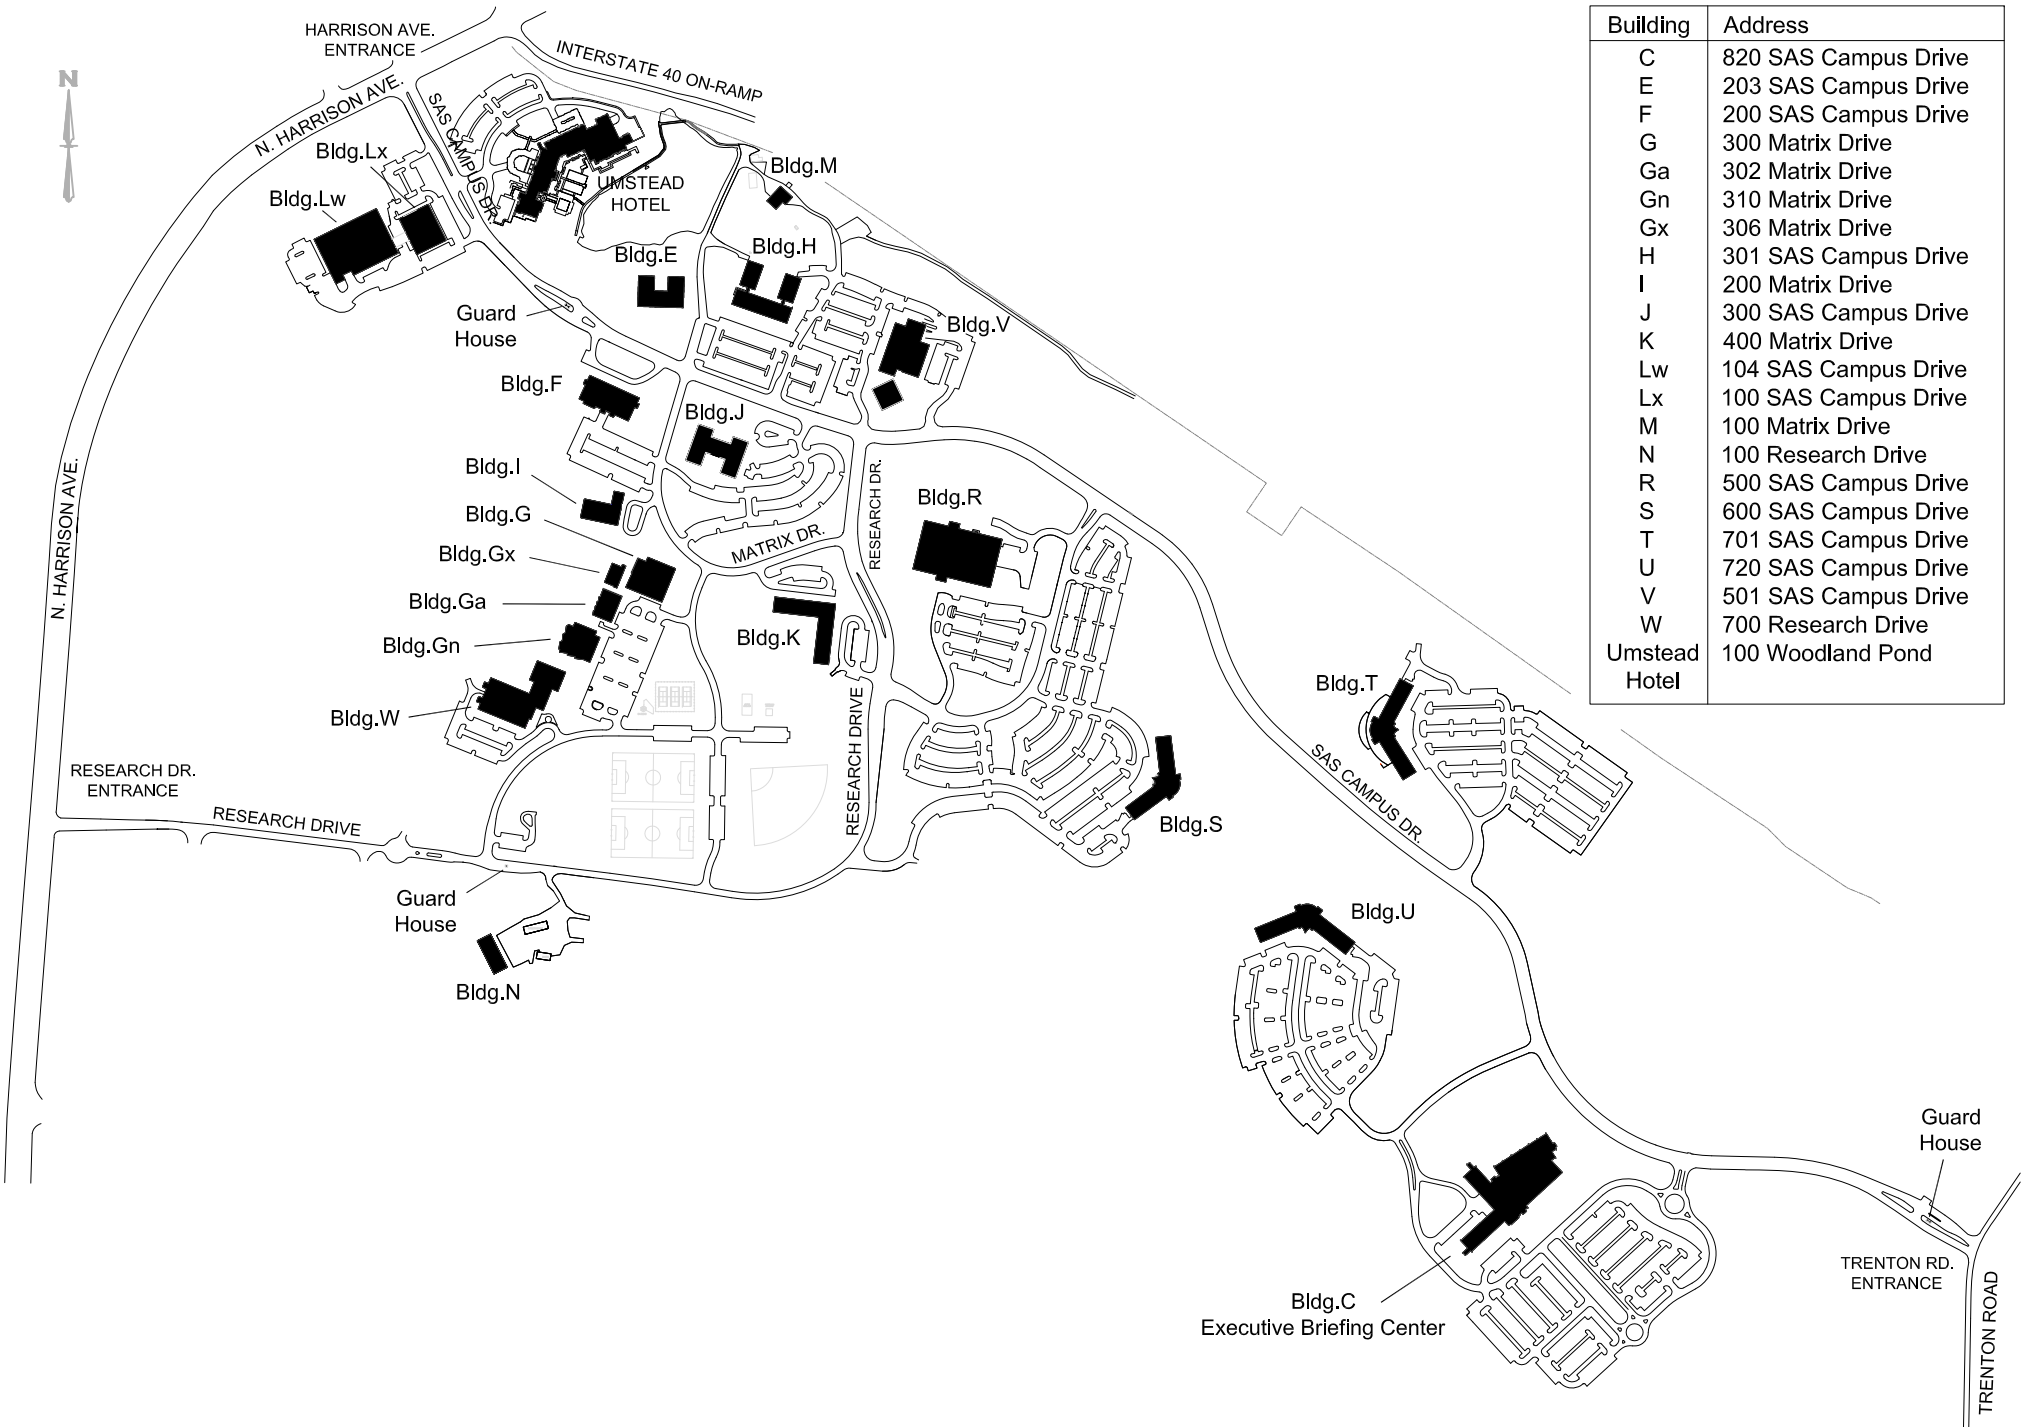

Campus Map

Building	Address
C	820 SAS Campus Drive
E	203 SAS Campus Drive
F	200 SAS Campus Drive
G	300 Matrix Drive
Ga	302 Matrix Drive
Gn	310 Matrix Drive
Gx	306 Matrix Drive
H	301 SAS Campus Drive
I	200 Matrix Drive
J	300 SAS Campus Drive
K	400 Matrix Drive
Lw	104 SAS Campus Drive
Lx	100 SAS Campus Drive
M	100 Matrix Drive
N	100 Research Drive
R	500 SAS Campus Drive
S	600 SAS Campus Drive
T	701 SAS Campus Drive
U	720 SAS Campus Drive
V	501 SAS Campus Drive
W	700 Research Drive
Umstead Hotel	100 Woodland Pond